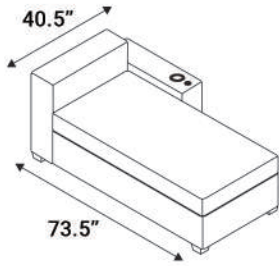

LAF Chaiselounger

54" Bench

42" Bench

26" Bench

RAF Chaiselounger

54" Ottoman
For 134" Lounge

40" Ottoman
For 120" Lounge

24" Ottoman
For 104" Lounge

Popular Configurations

Media Lounge Sofa
w/ 54" Bench

Media Lounge Sofa
w/ 42" Bench

Media Lounge Sofa
w/ 24" Bench