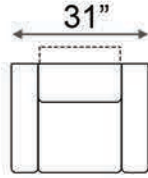

Armrest Width: 5.75" to 3.25"

Double Arm Recliner

Upright Position

Popular Configurations

Row of 2

Row of 3

Row of 4

Row of 5

Row of 6