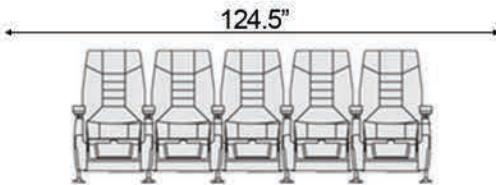

Armrest Width: 5.75" to 3.25"

Double Arm Recliner

Upright Position

Popular Configurations

Row of 2

Row of 3

Row of 4

Row of 5

Row of 6