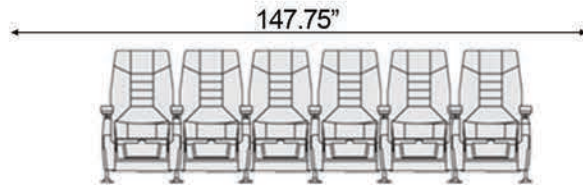

Armrest Width: 5.75" to 3.25"

Double Arm Recliner

Upright Position

Popular Configurations

Row of 2

Row of 3

Row of 4

Row of 5

Row of 6