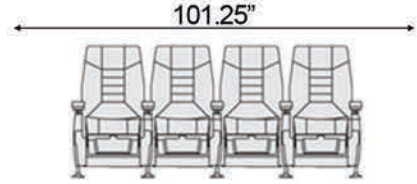

Armrest Width: 5.75" to 3.25"

Double Arm Recliner

Upright Position

Popular Configurations

Row of 2

Row of 3

Row of 4

Row of 5

Row of 6