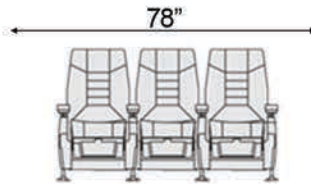

Armrest Width: 5.75" to 3.25"

Double Arm Recliner

Upright Position

Popular Configurations

Row of 2

Row of 3

Row of 4

Row of 5

Row of 6