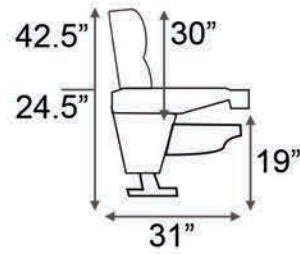

Armrest Width: 5.75" to 3.25"

Double Arm Recliner

Upright Position

Popular Configurations

Row of 2

Row of 3

Row of 4

Row of 5

Row of 6