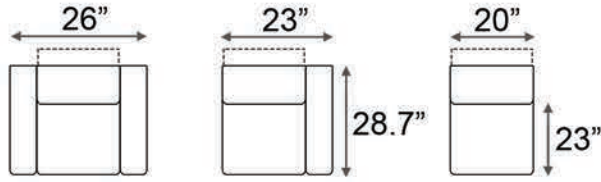

Armrest Width: 3"

Double Arm Recliner

RAF Recliner

Armless Recliner

Distance from wall needed for full recline: 7"

Upright Position

Popular Configurations

Row of 2

Row of 3

Row of 4

Row of 5

Row of 6