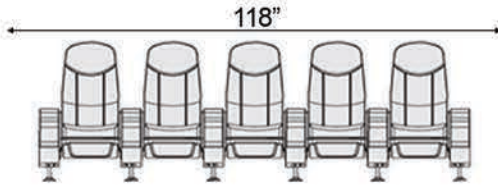

Armrest Width: 3"

Double Arm Recliner

RAF Recliner

Armless Recliner

Distance from wall needed for full recline: 7"

Upright Position

Popular Configurations

Row of 2

Row of 3

Row of 4

Row of 5

Row of 6