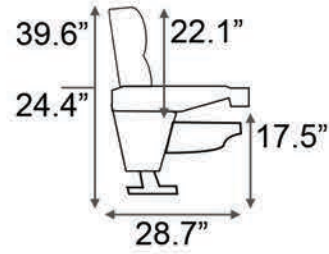

Armrest Width: 3"

Double Arm Recliner

RAF Recliner

Armless Recliner

Distance from wall needed for full recline: 7"

Upright Position

Popular Configurations

Row of 2

Row of 3

Row of 4

Row of 5

Row of 6