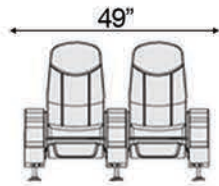

Armrest Width: 3"

Double Arm Recliner

RAF Recliner

Armless Recliner

Distance from wall needed for full recline: 7"

Upright Position

Popular Configurations

Row of 2

Row of 3

Row of 4

Row of 5

Row of 6