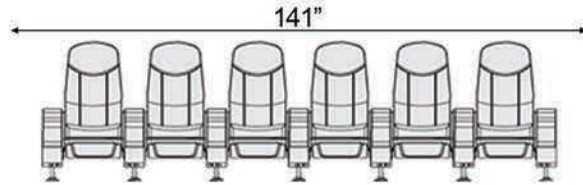

Armrest Width: 3"

Double Arm Recliner

RAF Recliner

Armless Recliner

Distance from wall needed for full recline: 7"

Upright Position

Popular Configurations

Row of 2

Row of 3

Row of 4

Row of 5

Row of 6