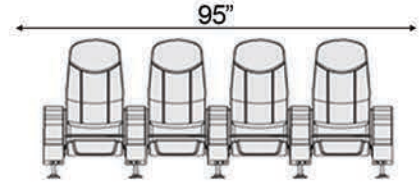

Armrest Width: 3"

Double Arm Recliner

RAF Recliner

Armless Recliner

Distance from wall needed for full recline: 7"

Popular Configurations

Row of 4