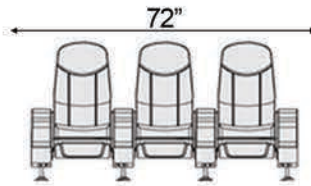

Armrest Width: 3"

Double Arm Recliner

RAF Recliner

Armless Recliner

Distance from wall needed for full recline: 7"

Upright Position

Popular Configurations

Row of 2

Row of 3

Row of 4

Row of 5

Row of 6