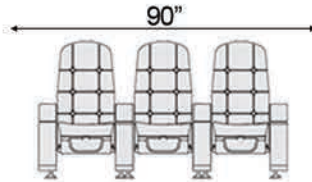

Armrest Width: 6"

Distance from wall needed for full recline: 7"

Double Arm Recliner

RAF Recliner

Armless Recliner

Upright Position

Full Recline Position

Popular Configurations

Row of 2

Row of 3

Row of 4

Row of 5

Row of 6