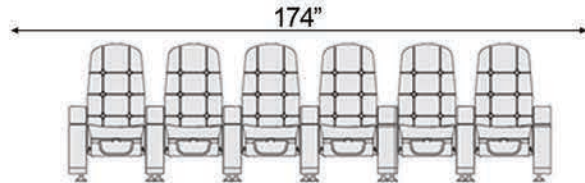

Armrest Width: 6"

Distance from wall needed for full recline: 7"

Double Arm Recliner

RAF Recliner

Armless Recliner

Upright Position

Full Recline Position

Popular Configurations

Row of 2

Row of 3

Row of 4

Row of 5

Row of 6