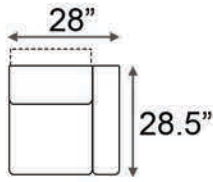

Armrest Width: 6"

Distance from wall needed for full recline: 7"

Double Arm Recliner

RAF Recliner

Armless Recliner

Upright Position

Full Recline Position

Popular Configurations

Row of 2

Row of 3

Row of 4

Row of 5

Row of 6