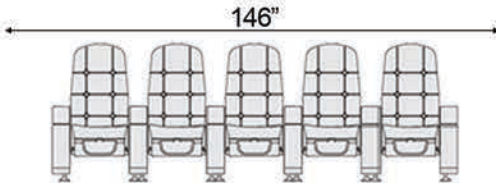

Armrest Width: 6"

Distance from wall needed for full recline: 7"

Double Arm Recliner

RAF Recliner

Armless Recliner

Upright Position

Full Recline Position

Popular Configurations

Row of 2

Row of 3

Row of 4

Row of 5

Row of 6