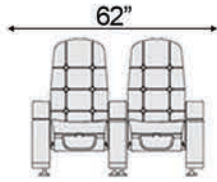

Armrest Width: 6"

Distance from wall needed for full recline: 7"

Double Arm Recliner

RAF Recliner

Armless Recliner

Upright Position

Full Recline Position

Popular Configurations

Row of 2

Row of 3

Row of 4

Row of 5

Row of 6