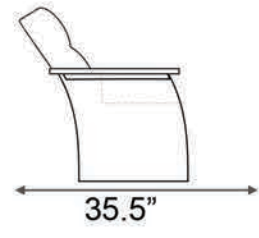

Armrest Width: 6"

Distance from wall needed for full recline: 7"

Double Arm Recliner

RAF Recliner

Armless Recliner

Upright Position

Full Recline Position

Popular Configurations

Row of 2

Row of 3

Row of 4

Row of 5

Row of 6