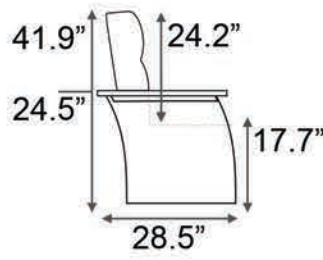

Armrest Width: 6"

Distance from wall needed for full recline: 7"

Double Arm Recliner

RAF Recliner

Armless Recliner

Upright Position

Full Recline Position

Popular Configurations

Row of 2

Row of 3

Row of 4

Row of 5

Row of 6