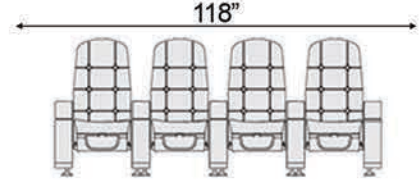

Armrest Width: 6"

Distance from wall needed for full recline: 7"

Double Arm Recliner

RAF Recliner

Armless Recliner

Upright Position

Full Recline Position

Popular Configurations

Row of 2

Row of 3

Row of 4

Row of 5

Row of 6