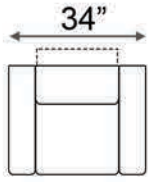

Armrest Width: 6"

Distance from wall needed for full recline: 7"

Double Arm Recliner

RAF Recliner

Armless Recliner

Upright Position

Full Recline Position

Popular Configurations

Row of 2

Row of 3

Row of 4

Row of 5

Row of 6