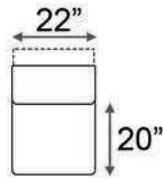

Armrest Width: 6"

Distance from wall needed for full recline: 7"

Double Arm Recliner

RAF Recliner

Armless Recliner

Upright Position

Full Recline Position

Popular Configurations

Row of 2

Row of 3

Row of 4

Row of 5

Row of 6