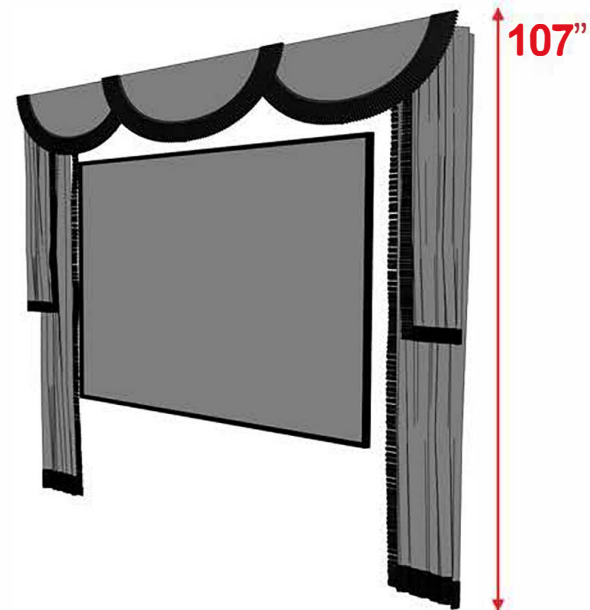

Deluxe Surround Curtain

8', 9', & 10' Heights are available.

All measurements are universal and do not vary based on height.
Custom sizes are available.

8' Deluxe Curtain

Front View

Angle View

9' Deluxe Curtain

Front View

Angle View

10' Deluxe Curtain

Front View

Angle View