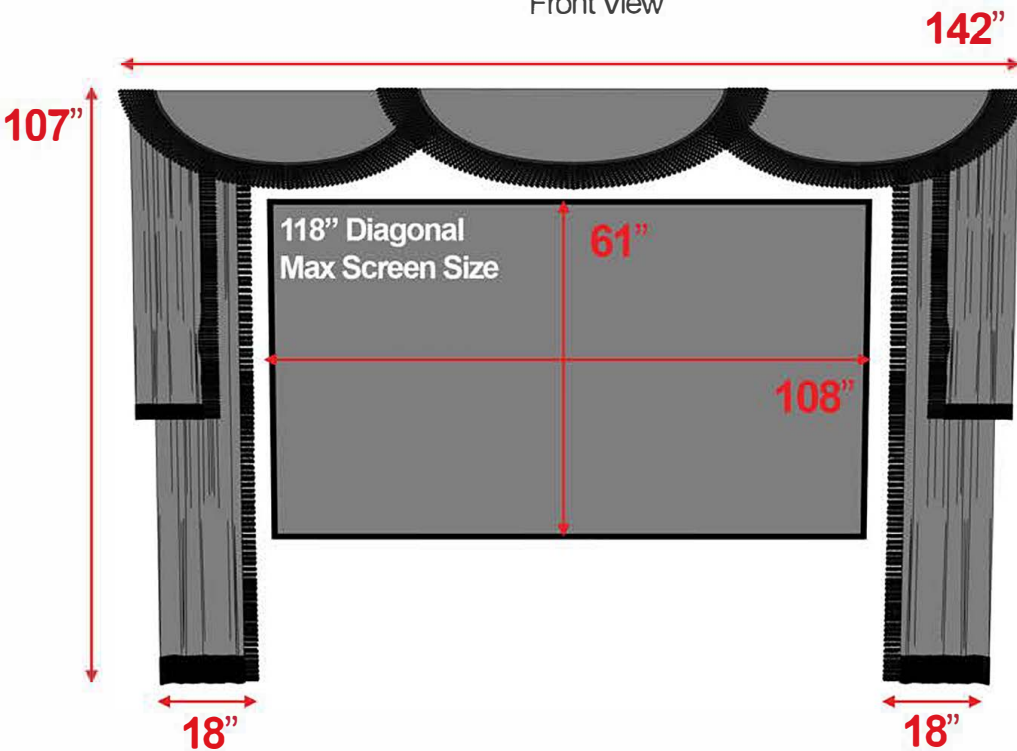

Deluxe Surround Curtain

8', 9', & 10' Heights are available.

All measurements are universal and do not vary based on height.
Custom sizes are available.

8' Deluxe Curtain

Front View

Angle View

9' Deluxe Curtain

Front View

Angle View

10' Deluxe Curtain

Front View

Angle View