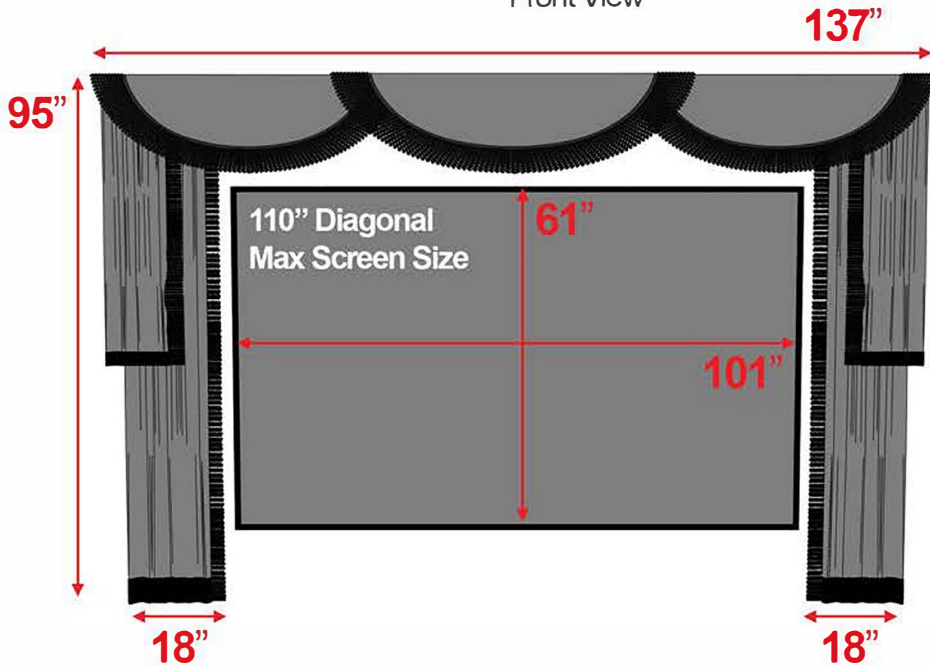

Deluxe Surround Curtain

8', 9', & 10' Heights are available.

All measurements are universal and do not vary based on height.
Custom sizes are available.

8' Deluxe Curtain

Front View

Angle View

9' Deluxe Curtain

Front View

Angle View

10' Deluxe Curtain

Front View

Angle View