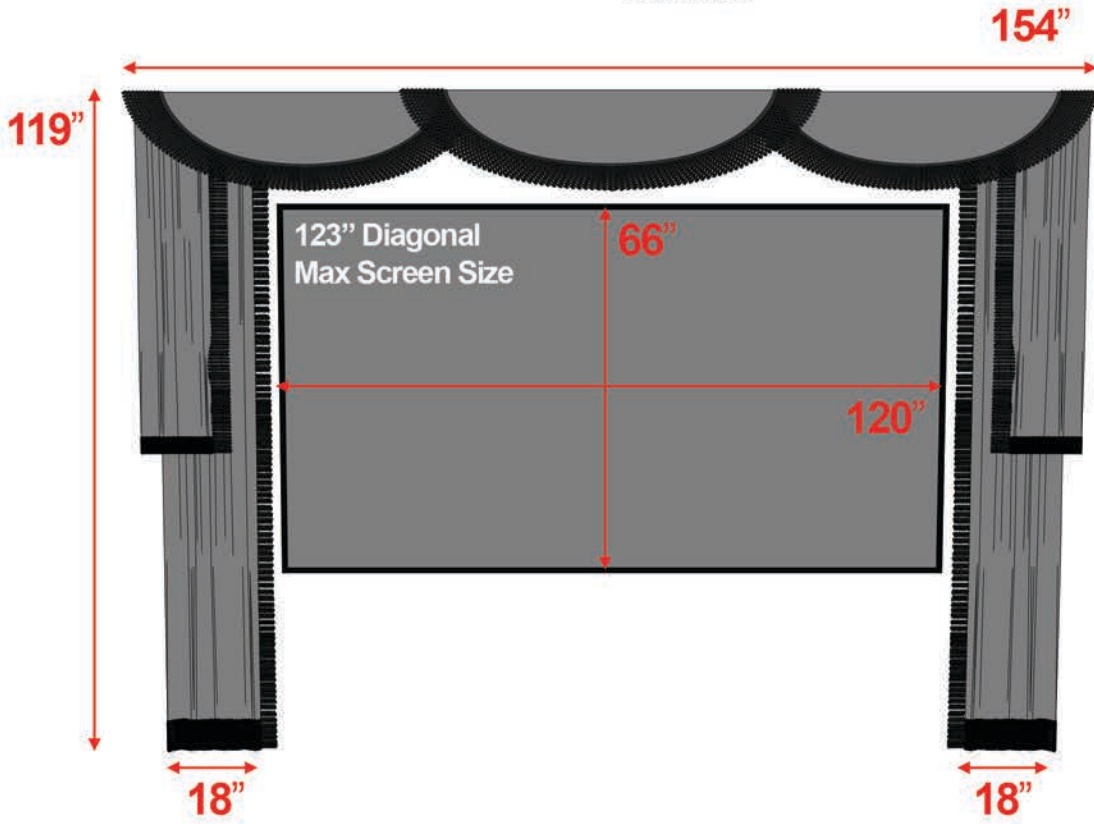

Deluxe Surround Curtain

8', 9', & 10' Heights are available.

All measurements are universal and do not vary based on height.
Custom sizes are available.

8' Deluxe Curtain

Front View

Angle View

9' Deluxe Curtain

Front View

Angle View

10' Deluxe Curtain

Front View

Angle View