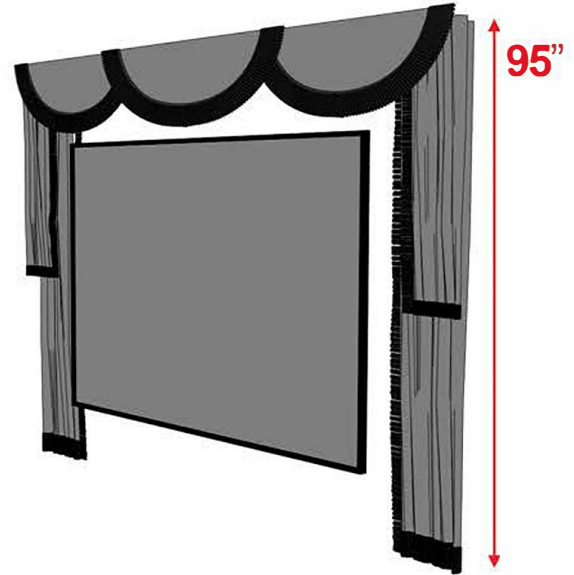

Deluxe Surround Curtain

8', 9', & 10' Heights are available.

All measurements are universal and do not vary based on height.
Custom sizes are available.

8' Deluxe Curtain

Front View

Angle View

9' Deluxe Curtain

Front View

Angle View

10' Deluxe Curtain

Front View

Angle View