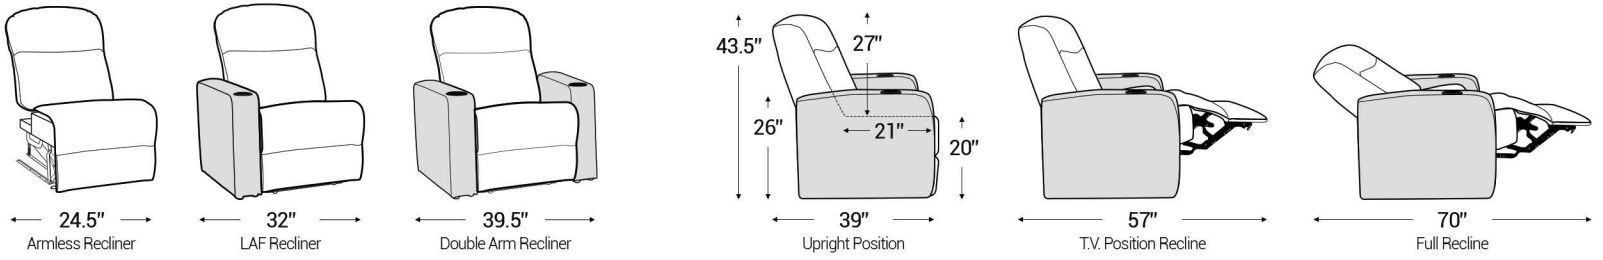

Distance from wall needed for full recline: 8.5"

Popular Straight Row Configurations