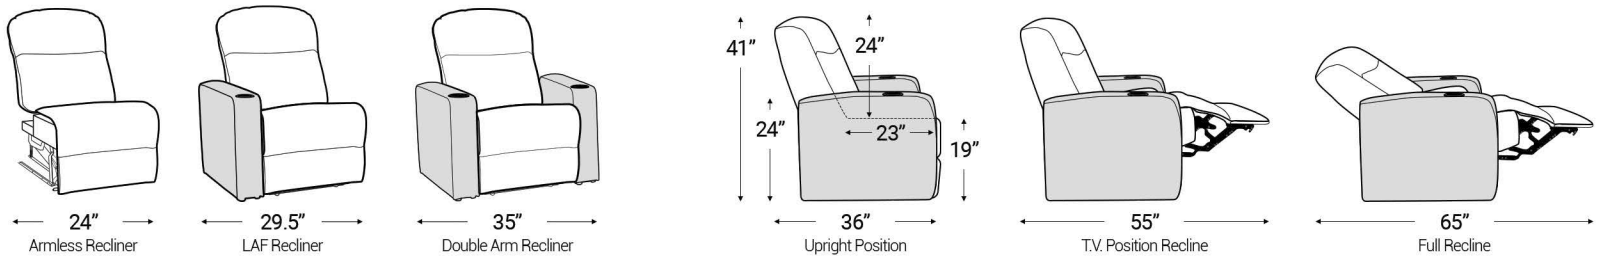

Distance from wall needed for full recline: 3"

Popular Straight Row Configurations