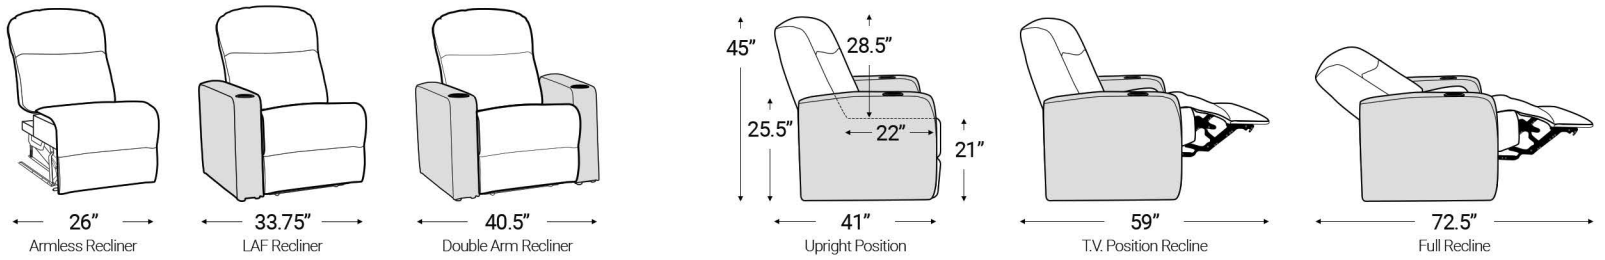

Distance from wall needed for full recline: 6.5"

Popular Straight Row Configurations