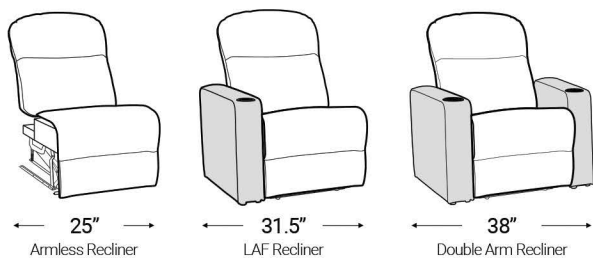

Distance from wall needed for full recline: 3.5"

Popular Configurations