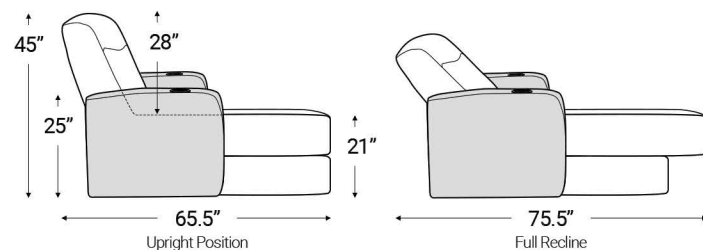

Distance from wall needed for full recline: 3.5"

Popular Configurations