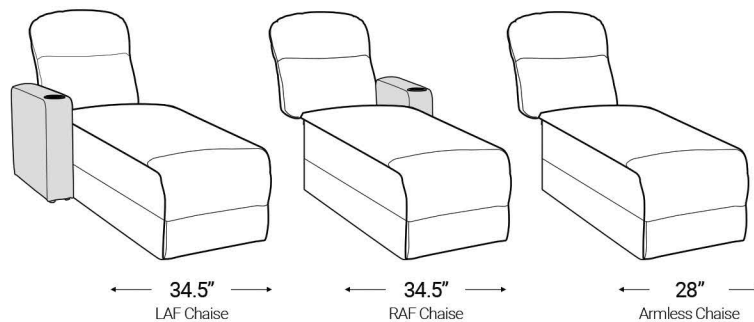

Distance from wall needed for full recline: 3.5"

Popular Configurations