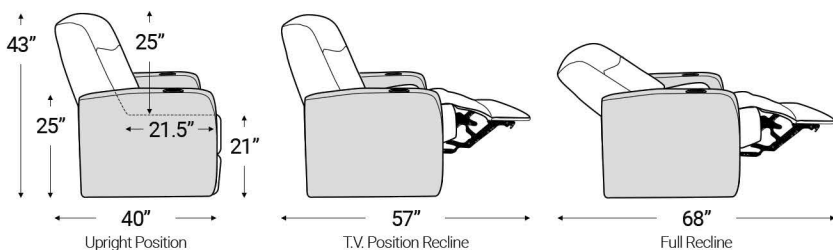

Distance from wall needed for full recline: 3.5"

Popular Configurations