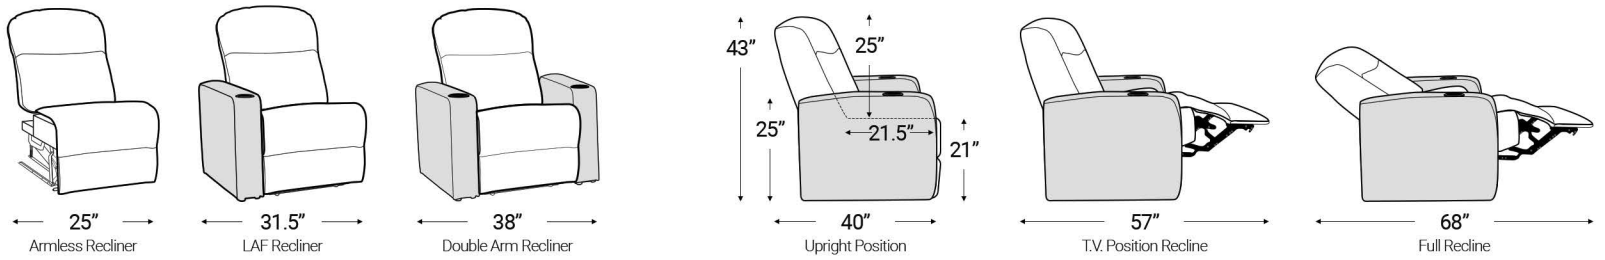

Distance from wall needed for full recline: 3.5'

Popular Straight Row Configurations