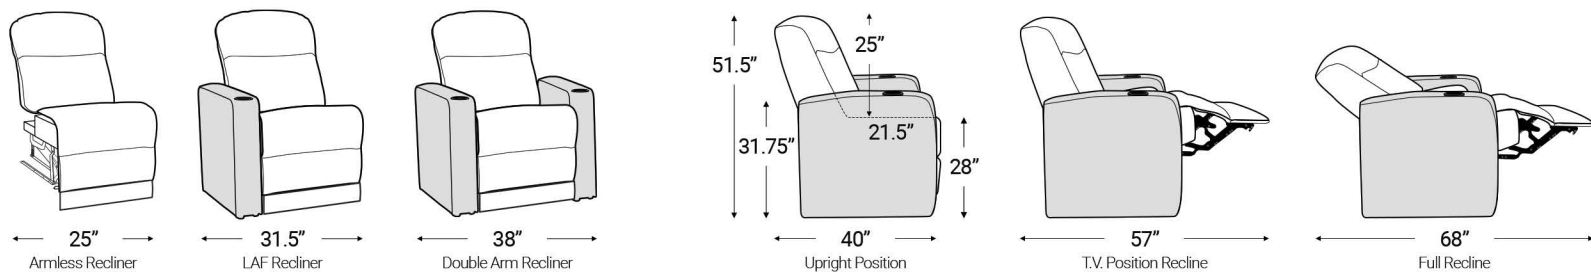

Distance from wall needed for full recline: 3.5"

Popular Straight Row Configurations