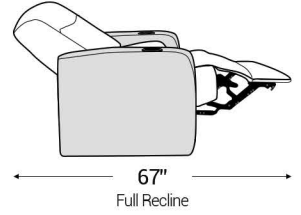

Armrest Width: 8"

Distance from wall needed for full recline: 3.5"

Popular Configurations