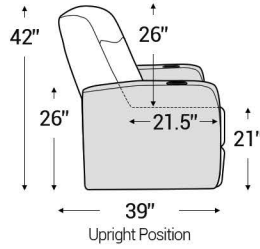

Armrest Width: 8"

Distance from wall needed for full recline: 3.5"

Popular Configurations