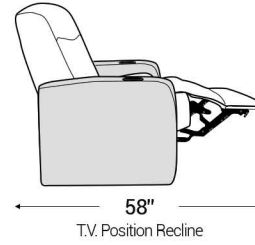

Armrest Width: 8"

Distance from wall needed for full recline: 3.5"

Popular Configurations