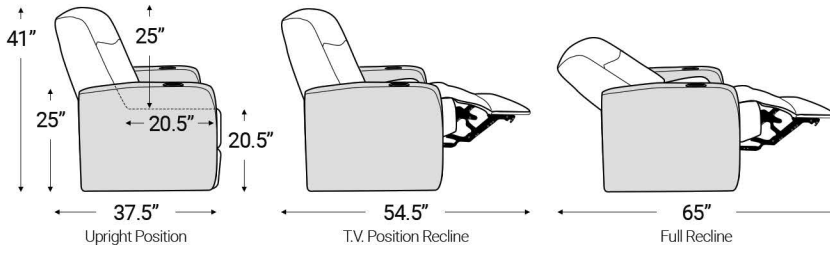

Distance from wall needed for full recline: 3.5"

Popular Configurations