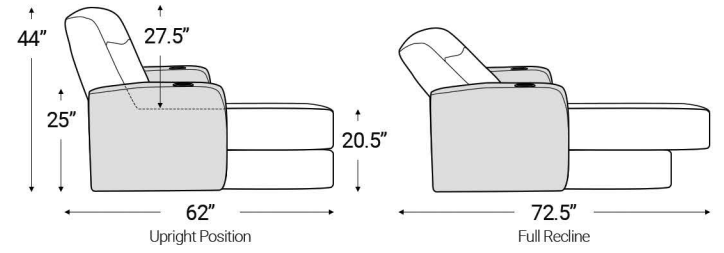

Distance from wall needed for full recline: 3.5"

Popular Configurations