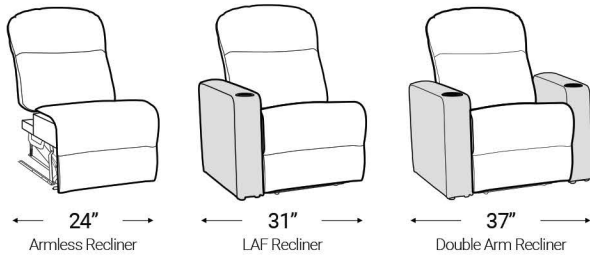

Distance from wall needed for full recline: 3.5"

Popular Configurations