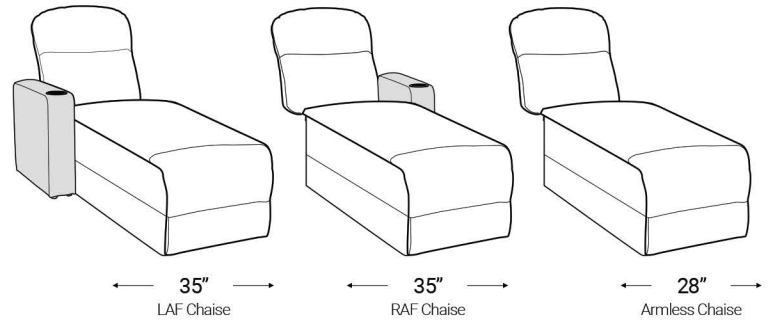

Distance from wall needed for full recline: 3.5"

Popular Configurations