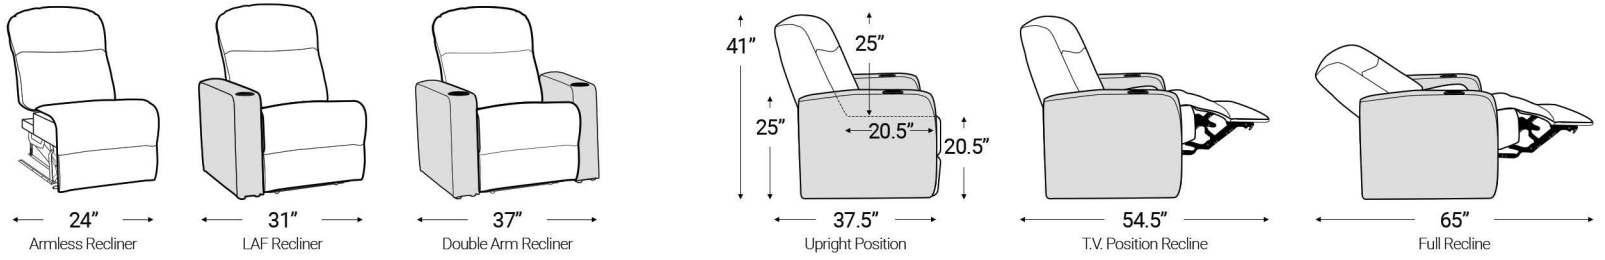

Distance from wall needed for full recline: 3.5'

Popular Straight Row Configurations