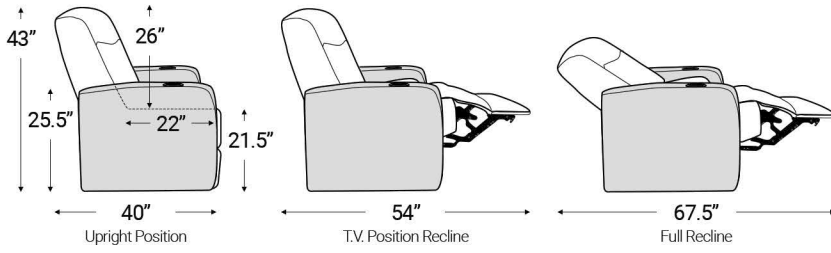

Distance from wall needed for full recline: 3.5"

Popular Configurations