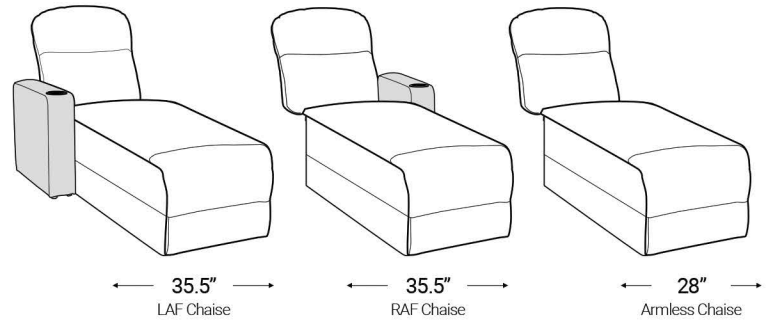

Distance from wall needed for full recline: 3.5"

Popular Configurations