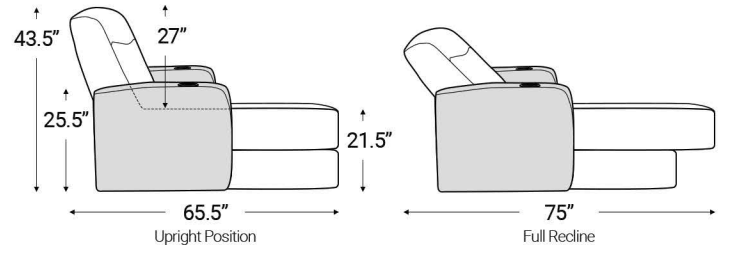

Distance from wall needed for full recline: 3.5"

Popular Configurations