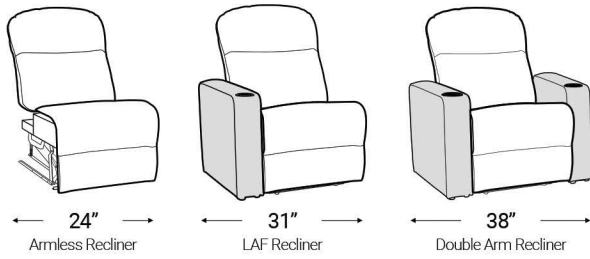

Distance from wall needed for full recline: 3.5"

Popular Configurations