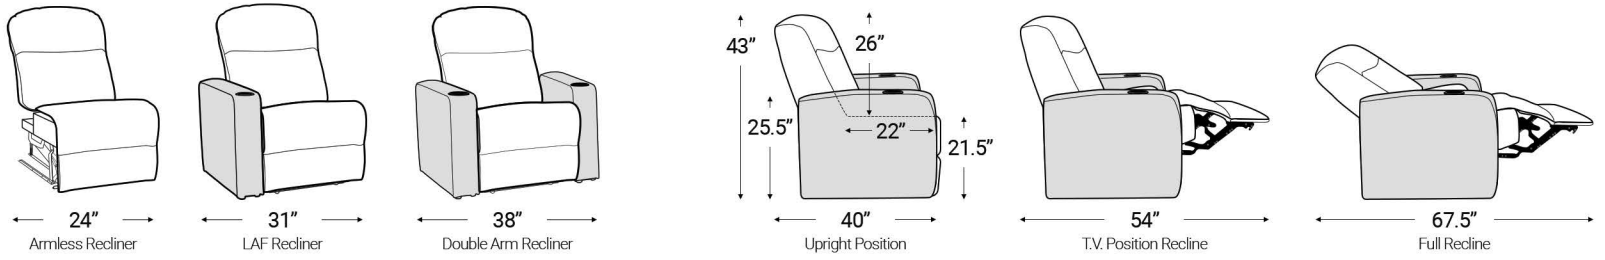

Distance from wall needed for full recline: 3.5'

Popular Straight Row Configurations