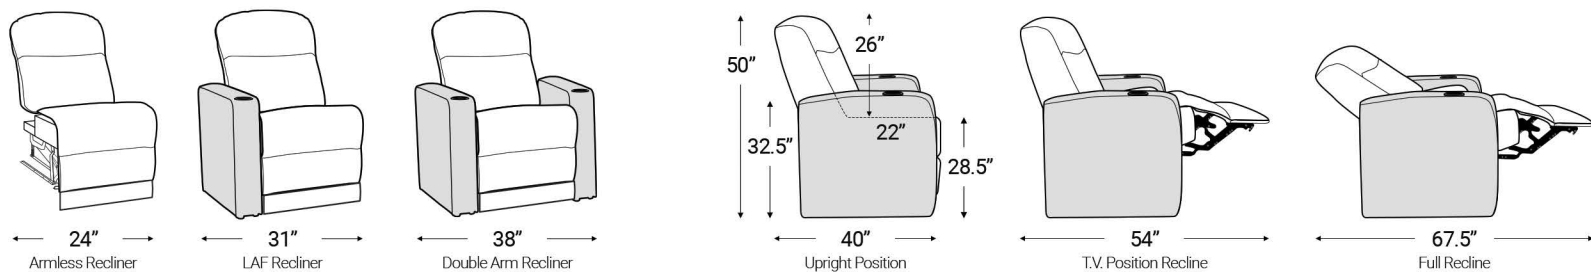

Distance from wall needed for full recline: 3.5'

Popular Straight Row Configurations