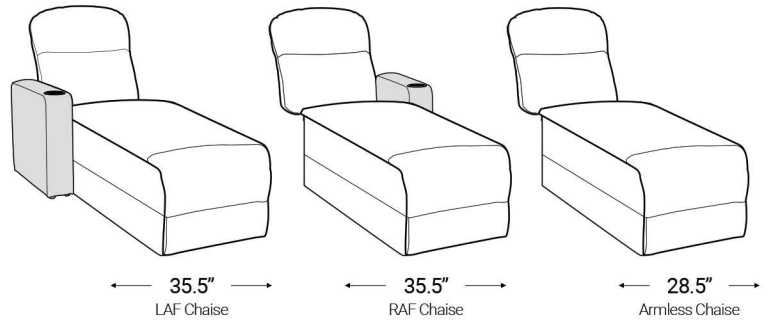

Distance from wall needed for full recline: 3.5"

Popular Configurations