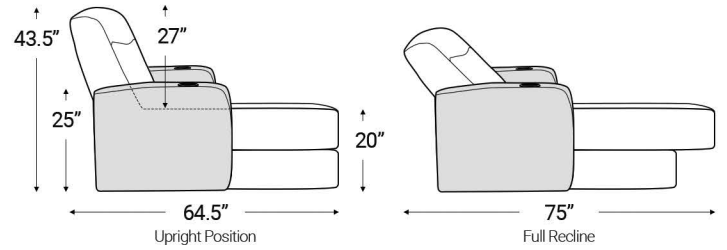

Distance from wall needed for full recline: 3.5"

Popular Configurations