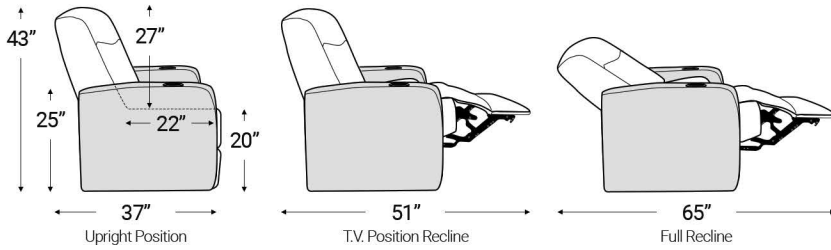

Distance from wall needed for full recline: 3.5"

Popular Configurations