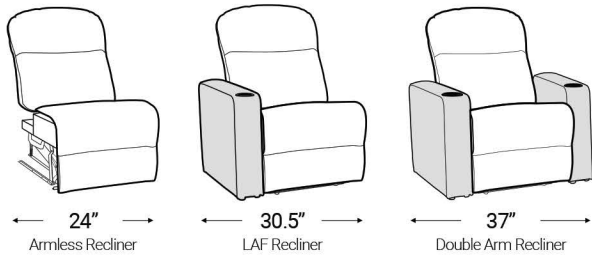

Distance from wall needed for full recline: 3.5"

Popular Configurations