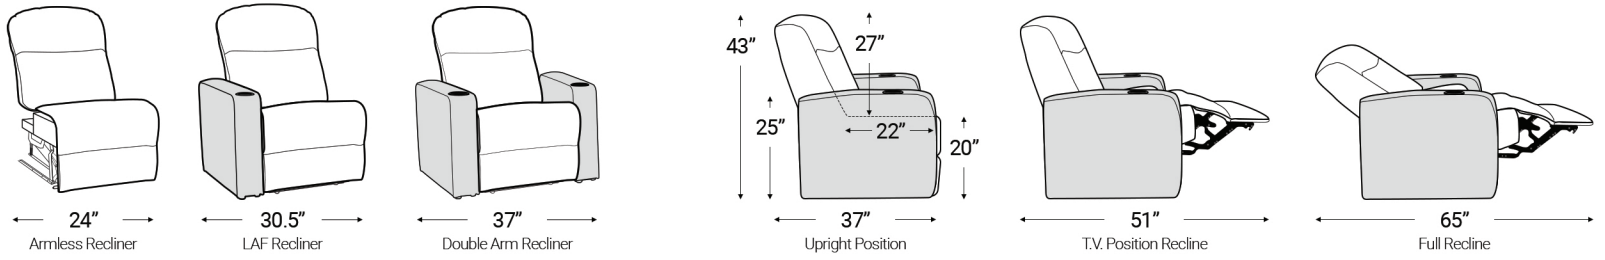

Distance from wall needed for full recline: 3.5'

Popular Straight Row Configurations