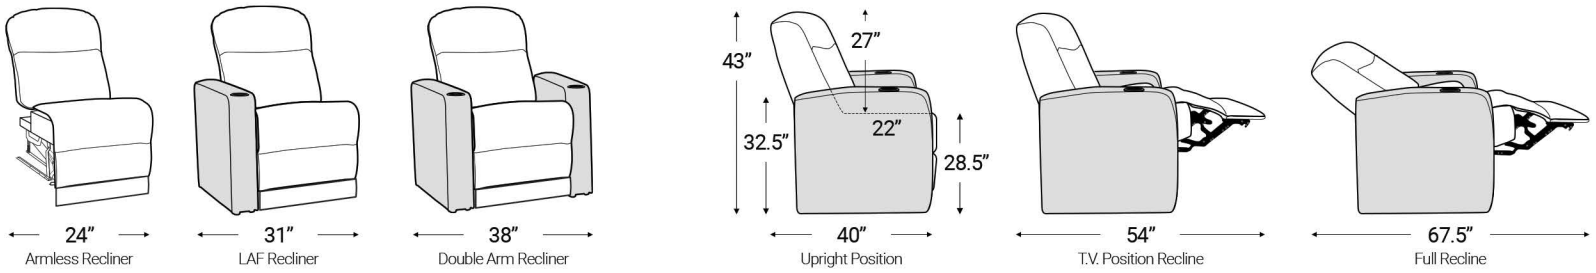

Distance from wall needed for full recline: 3.5'

Popular Straight Row Configurations