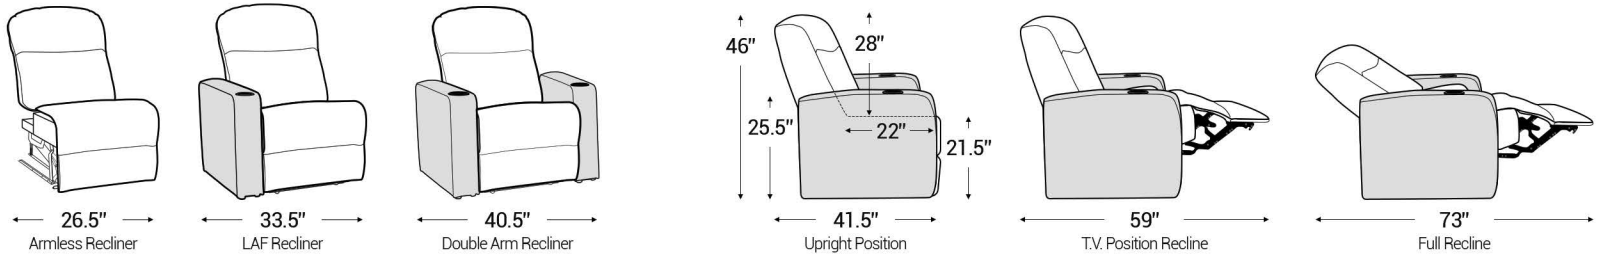

Armrest Width: 7"

Distance from wall needed for full recline: 7"

Popular Straight Row Configurations