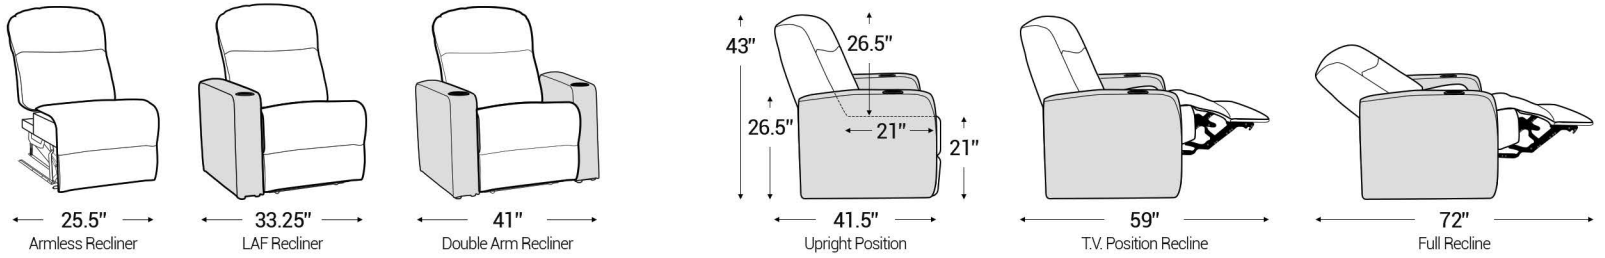

Armrest Width: 7.75"

Distance from wall needed for full recline: 5"

Popular Straight Row Configurations