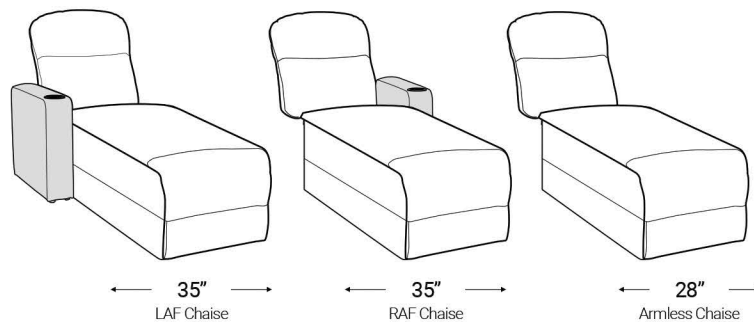

Distance from wall needed for full recline: 3.5"

Popular Configurations