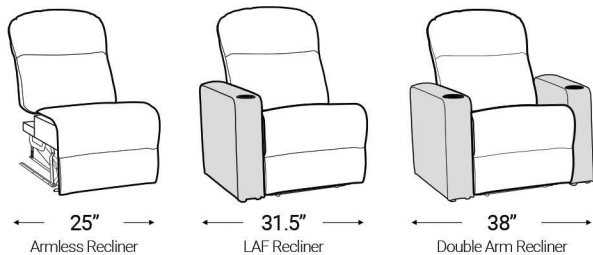

Distance from wall needed for full recline: 3.5"

Popular Configurations