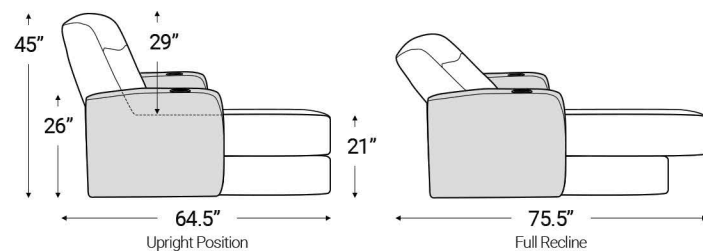

Distance from wall needed for full recline: 3.5"

Popular Configurations