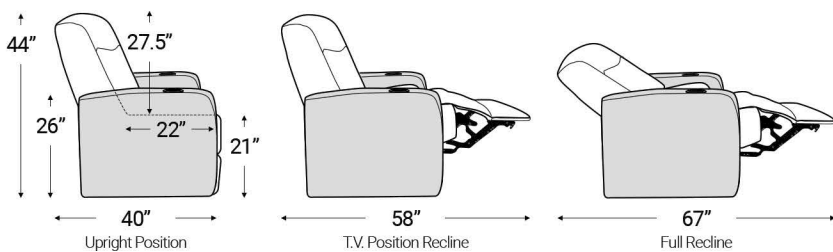

Distance from wall needed for full recline: 3.5"

Popular Configurations