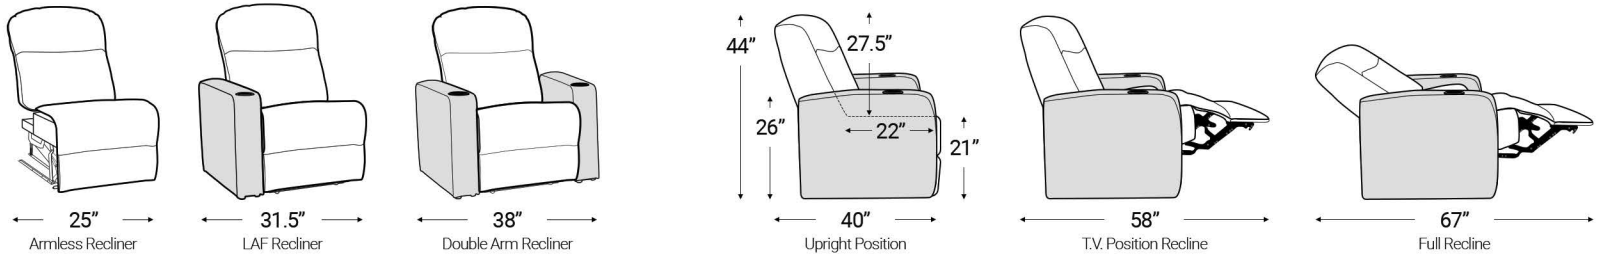

Distance from wall needed for full recline: 3.5"

Popular Straight Row Configurations