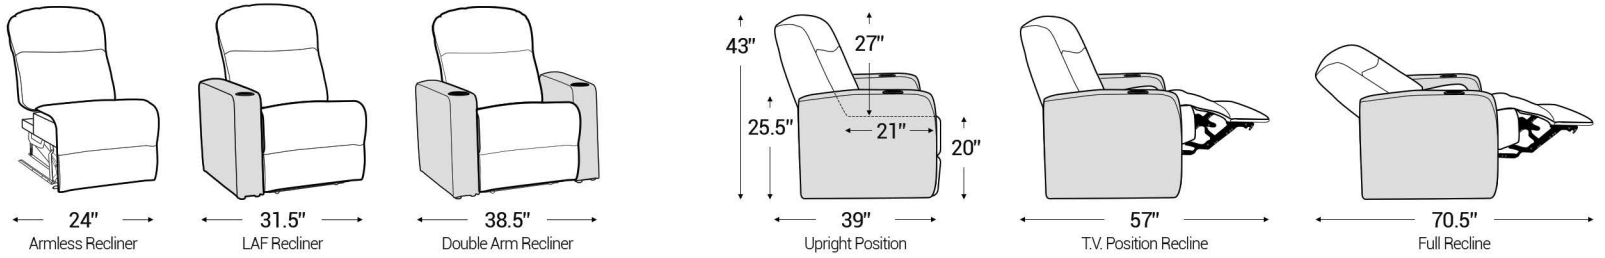

Armrest Width: 7"

Distance from wall needed for full recline: 8.5"

Popular Straight Row Configurations