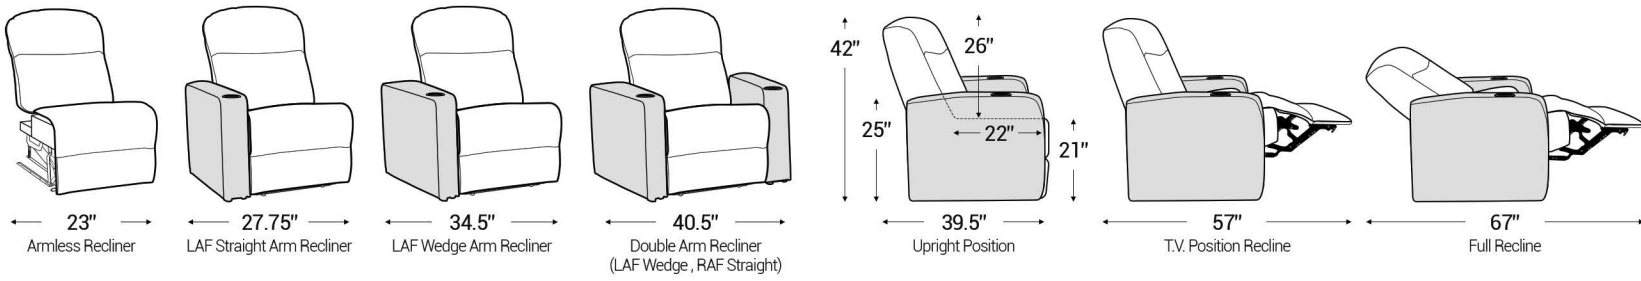

Distance from wall needed for full recline: 3.5"

Popular Curved Row Configurations