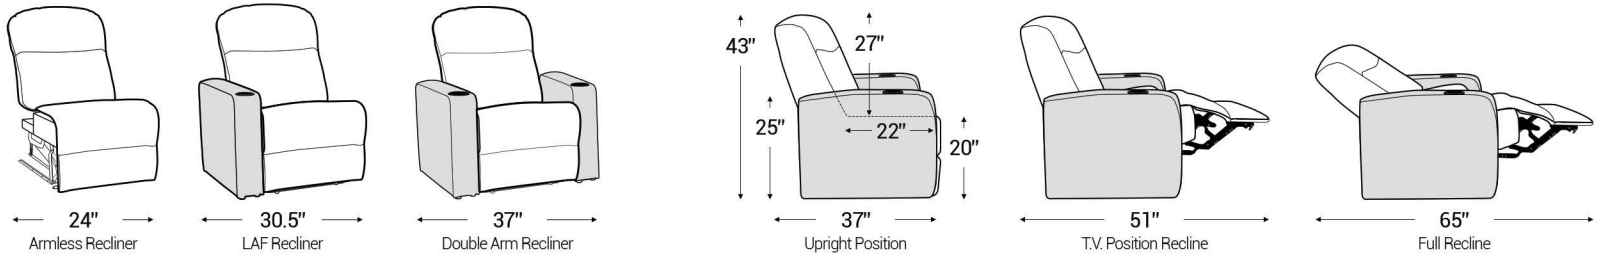

Armrest Width: 6.5"

Distance from wall needed for full recline: 6"

Popular Straight Row Configurations