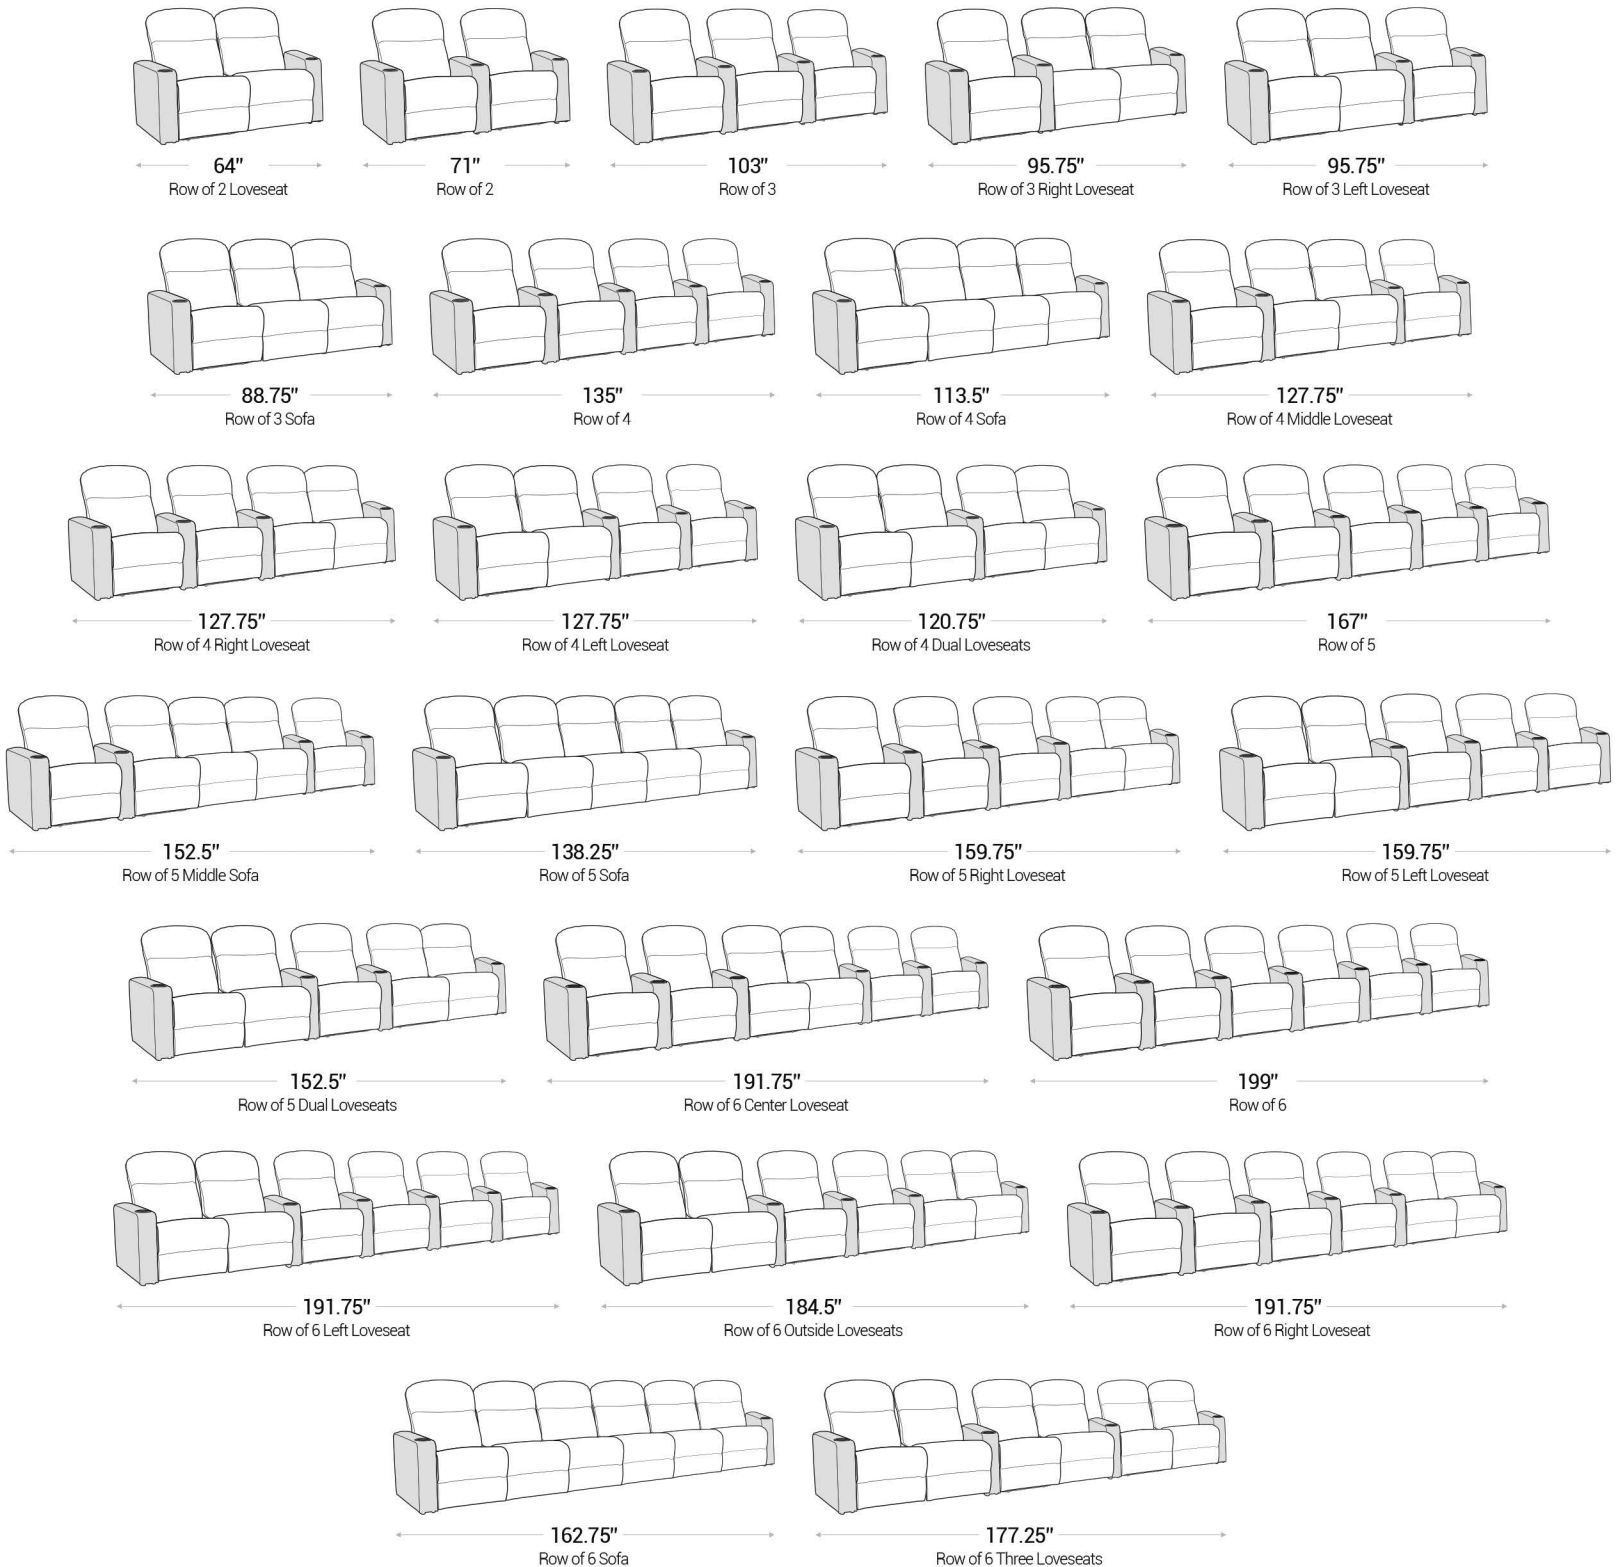

Distance from wall needed for full recline: 5"

Popular Straight Row Configurations

Distance from wall needed for full recline: 5"

Popular Curved Row Configurations