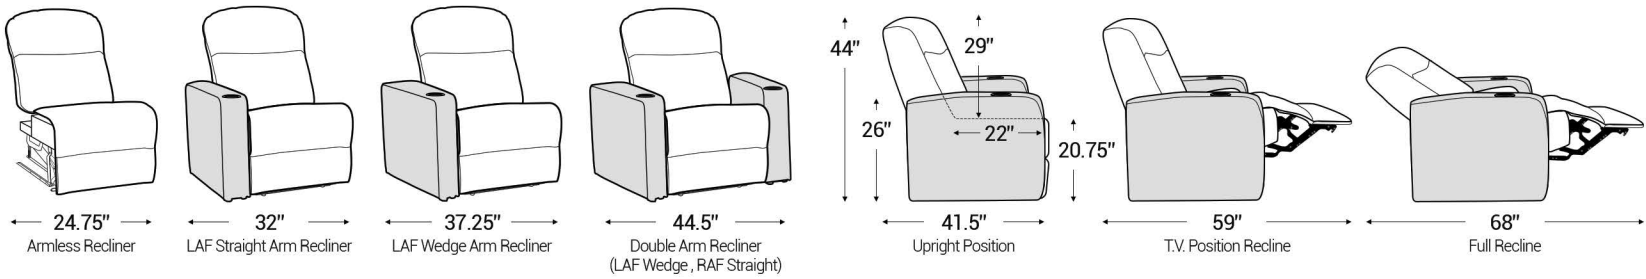

Distance from wall needed for full recline: 5"

Popular Straight Row Configurations

Distance from wall needed for full recline: 5"

Popular Curved Row Configurations