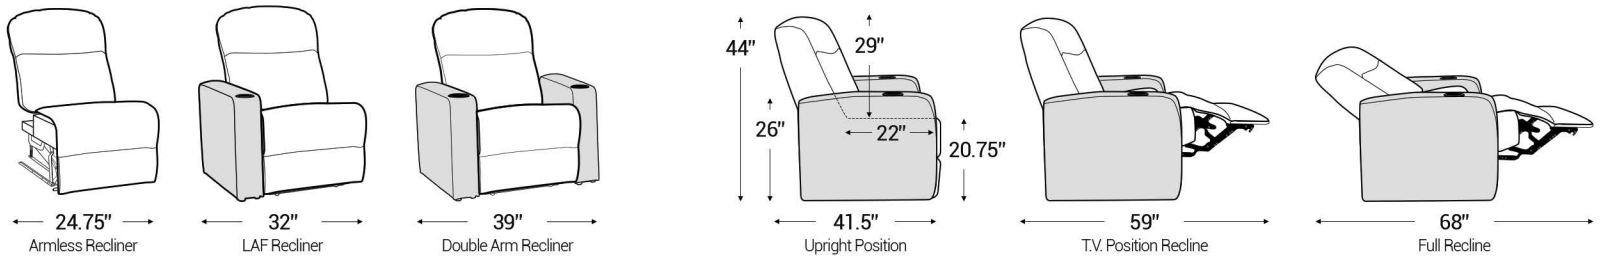

Distance from wall needed for full recline: 5"

Popular Straight Row Configurations

Distance from wall needed for full recline: 5"

Popular Curved Row Configurations