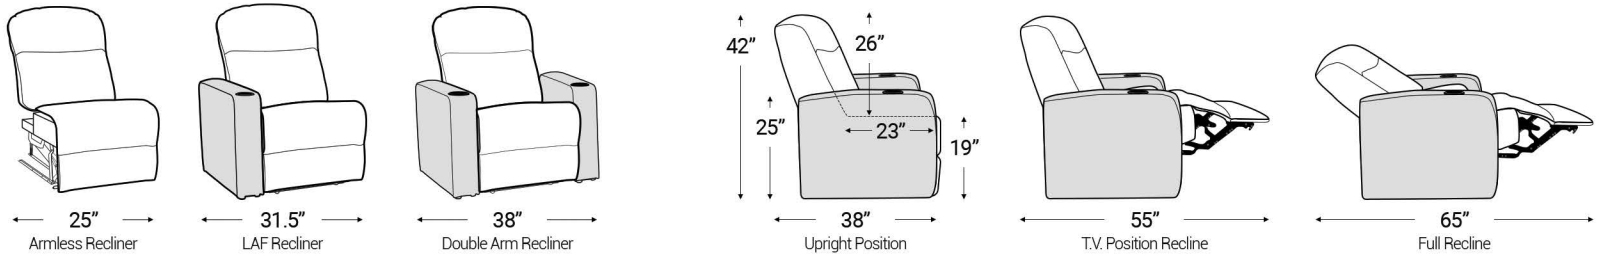

Armrest Width: 6.5"

Distance from wall needed for full recline: 3.5"

### Popular Straight Row Configurations