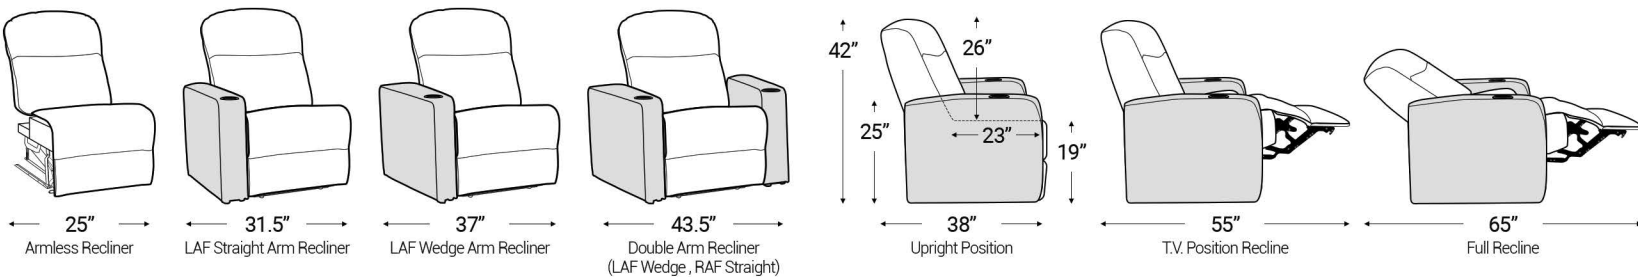

Curved Armrest Width: 12" | Straight Armrest Width: 6.5"

Distance from wall needed for full recline: 3.5'

Popular Curved Row Configurations