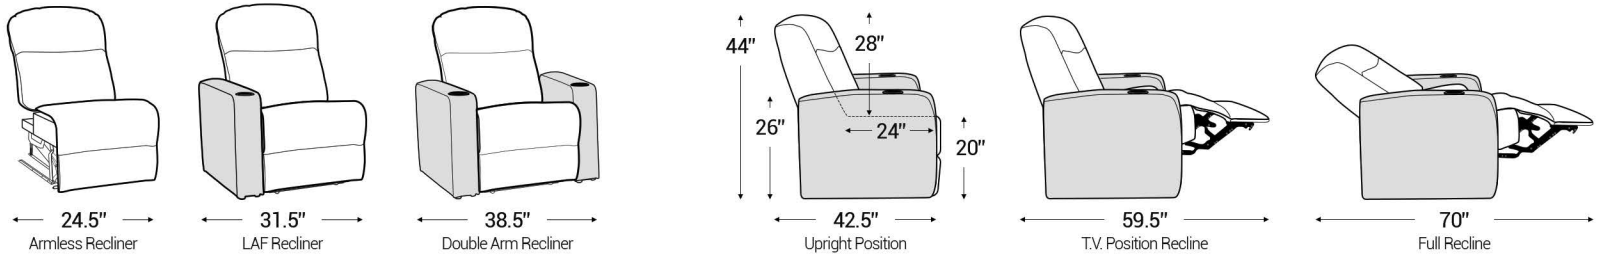

Armrest Width: 7"

Distance from wall needed for full recline: 4"

Popular Straight Row Configurations