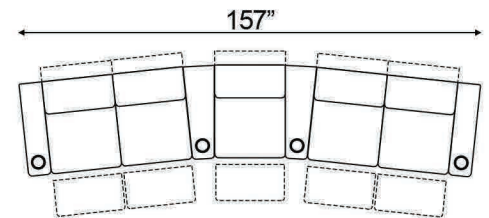

Straight Armrest Width: 7" | Curved Armrest Width: 11"

Distance from wall needed for full recline: 5"

### Popular Configurations

Popular Curved Configurations

Curved Row of 2

Curved Row of 3

Curved Row of 3 Loveseat Left

Row of 3 Loveseat Right

Curved Row of 4 Loveseat Left

Curved Row of 4 Loveseat Right

Curved Row of 4 Middle Loveseat

Curved Row of 4

Curved Row of 4 Dual Loveseats

Curved Row of 5

Curved Row of 5 Loveseat Left

Curved Row of 5 Loveseat Right

Curved Row of 5 Dual Loveseats

Curved Row of 5 Sofa Left