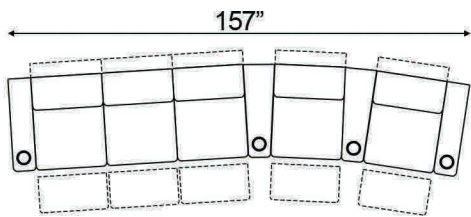

Straight Armrest Width: 7" | Curved Armrest Width: 11"

Distance from wall needed for full recline: 5"

### Popular Configurations

Popular Curved Configurations

Curved Row of 2

Curved Row of 3

Curved Row of 3 Loveseat Left

Row of 3 Loveseat Right

Curved Row of 4 Loveseat Left

Curved Row of 4 Loveseat Right

Curved Row of 4 Middle Loveseat

Curved Row of 4

Curved Row of 4 Dual Loveseats

Curved Row of 5

Curved Row of 5 Loveseat Left

Curved Row of 5 Loveseat Right

Curved Row of 5 Dual Loveseats

Curved Row of 5 Sofa Left