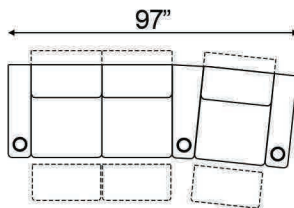

Straight Armrest Width: 7" | Curved Armrest Width: 11"

Distance from wall needed for full recline: 5"

### Popular Configurations

Popular Curved Configurations

Curved Row of 2

Curved Row of 3

Curved Row of 3 Loveseat Left

Row of 3 Loveseat Right

Curved Row of 4 Loveseat Left

Curved Row of 4 Loveseat Right

Curved Row of 4 Middle Loveseat

Curved Row of 4

Curved Row of 4 Dual Loveseats

Curved Row of 5

Curved Row of 5 Loveseat Left

Curved Row of 5 Loveseat Right

Curved Row of 5 Dual Loveseats

Curved Row of 5 Sofa Left