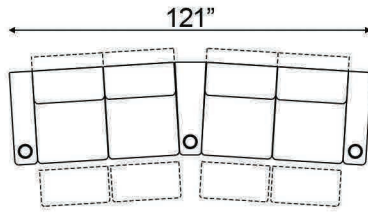

Straight Armrest Width: 7" | Curved Armrest Width: 11"

Distance from wall needed for full recline: 5"

### Popular Configurations

Popular Curved Configurations

Curved Row of 2

Curved Row of 3

Curved Row of 3 Loveseat Left

Row of 3 Loveseat Right

Curved Row of 4 Loveseat Left

Curved Row of 4 Loveseat Right

Curved Row of 4 Middle Loveseat

Curved Row of 4

Curved Row of 4 Dual Loveseats

Curved Row of 5

Curved Row of 5 Loveseat Left

Curved Row of 5 Loveseat Right

Curved Row of 5 Dual Loveseats

Curved Row of 5 Sofa Left