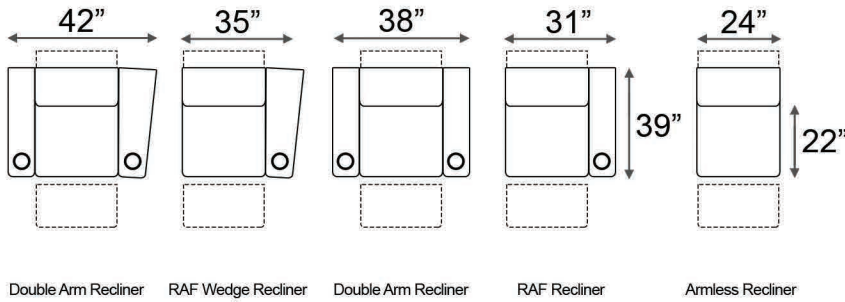

Straight Armrest Width: 7" | Curved Armrest Width: 11"

Distance from wall needed for full recline: 5"

### Popular Configurations

Popular Curved Configurations

Curved Row of 2

Curved Row of 3

Curved Row of 3 Loveseat Left

Row of 3 Loveseat Right

Curved Row of 4 Loveseat Left

Curved Row of 4 Loveseat Right

Curved Row of 4 Middle Loveseat

Curved Row of 4

Curved Row of 4 Dual Loveseats

Curved Row of 5

Curved Row of 5 Loveseat Left

Curved Row of 5 Loveseat Right

Curved Row of 5 Dual Loveseats

Curved Row of 5 Sofa Left