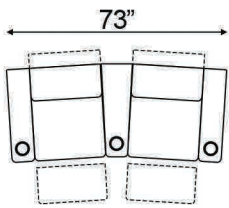

Straight Armrest Width: 7" | Curved Armrest Width: 11"

Distance from wall needed for full recline: 5"

### Popular Configurations

Popular Curved Configurations

Curved Row of 2

Curved Row of 3

Curved Row of 3 Loveseat Left

Row of 3 Loveseat Right

Curved Row of 4 Loveseat Left

Curved Row of 4 Loveseat Right

Curved Row of 4 Middle Loveseat

Curved Row of 4

Curved Row of 4 Dual Loveseats

Curved Row of 5

Curved Row of 5 Loveseat Left

Curved Row of 5 Loveseat Right

Curved Row of 5 Dual Loveseats

Curved Row of 5 Sofa Left

Curved Row of 5 Sofa Right