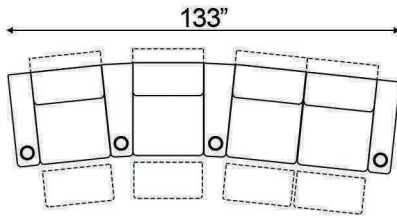

Straight Armrest Width: 7" | Curved Armrest Width: 11"

Distance from wall needed for full recline: 5"

### Popular Configurations

Popular Curved Configurations

Curved Row of 2

Curved Row of 3

Curved Row of 3 Loveseat Left

Row of 3 Loveseat Right

Curved Row of 4 Loveseat Left

Curved Row of 4 Loveseat Right

Curved Row of 4 Middle Loveseat

Curved Row of 4

Curved Row of 4 Dual Loveseats

Curved Row of 5

Curved Row of 5 Loveseat Left

Curved Row of 5 Loveseat Right

Curved Row of 5 Dual Loveseats

Curved Row of 5 Sofa Left