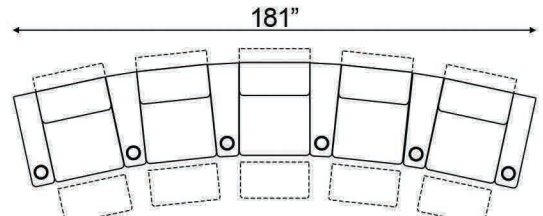

Straight Armrest Width: 7" | Curved Armrest Width: 11"

Distance from wall needed for full recline: 5"

### Popular Configurations

Popular Curved Configurations

Curved Row of 2

Curved Row of 3

Curved Row of 3 Loveseat Left

Row of 3 Loveseat Right

Curved Row of 4 Loveseat Left

Curved Row of 4 Loveseat Right

Curved Row of 4 Middle Loveseat

Curved Row of 4

Curved Row of 4 Dual Loveseats

Curved Row of 5

Curved Row of 5 Loveseat Left

Curved Row of 5 Loveseat Right

Curved Row of 5 Dual Loveseats

Curved Row of 5 Sofa Left

Curved Row of 5 Sofa Right