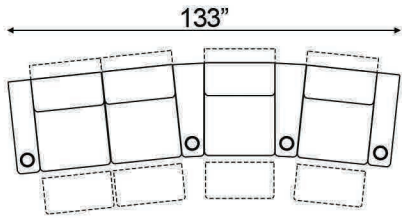

Straight Armrest Width: 7" | Curved Armrest Width: 11"

Distance from wall needed for full recline: 5"

### Popular Configurations

Popular Curved Configurations

Curved Row of 2

Curved Row of 3

Curved Row of 3 Loveseat Left

Row of 3 Loveseat Right

Curved Row of 4 Loveseat Left

Curved Row of 4 Loveseat Right

Curved Row of 4 Middle Loveseat

Curved Row of 4

Curved Row of 4 Dual Loveseats

Curved Row of 5

Curved Row of 5 Loveseat Left

Curved Row of 5 Loveseat Right

Curved Row of 5 Dual Loveseats

Curved Row of 5 Sofa Left