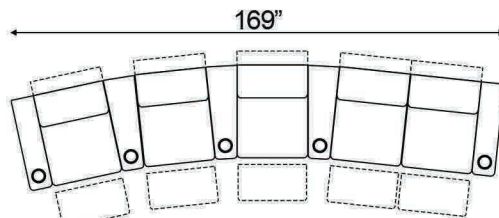

Straight Armrest Width: 7" | Curved Armrest Width: 11"

Distance from wall needed for full recline: 5"

### Popular Configurations

Popular Curved Configurations

Curved Row of 2

Curved Row of 3

Curved Row of 3 Loveseat Left

Row of 3 Loveseat Right

Curved Row of 4 Loveseat Left

Curved Row of 4 Loveseat Right

Curved Row of 4 Middle Loveseat

Curved Row of 4

Curved Row of 4 Dual Loveseats

Curved Row of 5

Curved Row of 5 Loveseat Left

Curved Row of 5 Loveseat Right

Curved Row of 5 Dual Loveseats

Curved Row of 5 Sofa Left