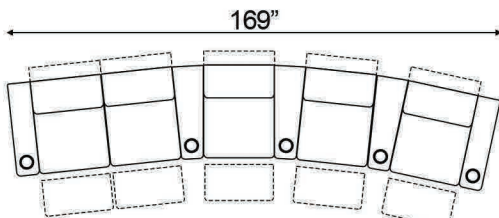

Straight Armrest Width: 7" | Curved Armrest Width: 11"

Distance from wall needed for full recline: 5"

### Popular Configurations

Popular Curved Configurations

Curved Row of 2

Curved Row of 3

Curved Row of 3 Loveseat Left

Row of 3 Loveseat Right

Curved Row of 4 Loveseat Left

Curved Row of 4 Loveseat Right

Curved Row of 4 Middle Loveseat

Curved Row of 4

Curved Row of 4 Dual Loveseats

Curved Row of 5

Curved Row of 5 Loveseat Left

Curved Row of 5 Loveseat Right

Curved Row of 5 Dual Loveseats

Curved Row of 5 Sofa Left