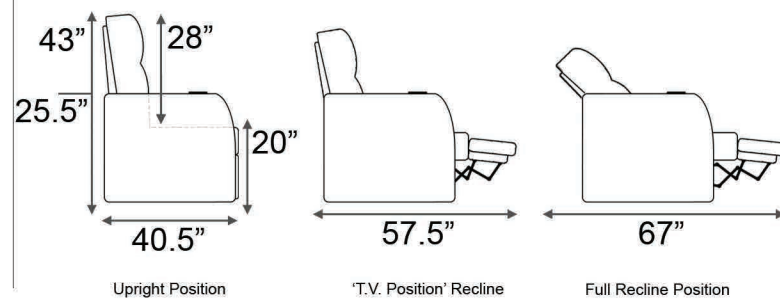

Straight Armrest Width: 7" | Curved Armrest Width: 11"

Distance from wall needed for full recline: 5"

### Popular Configurations

Popular Curved Configurations

Curved Row of 2

Curved Row of 3

Curved Row of 3 Loveseat Left

Row of 3 Loveseat Right

Curved Row of 4 Loveseat Left

Curved Row of 4 Loveseat Right

Curved Row of 4 Middle Loveseat

Curved Row of 4

Curved Row of 4 Dual Loveseats

Curved Row of 5

Curved Row of 5 Loveseat Left

Curved Row of 5 Loveseat Right

Curved Row of 5 Dual Loveseats

Curved Row of 5 Sofa Left