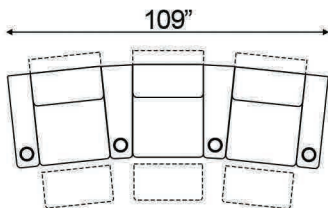

Straight Armrest Width: 7" | Curved Armrest Width: 11"

Distance from wall needed for full recline: 5"

### Popular Configurations

Popular Curved Configurations

Curved Row of 2

Curved Row of 3

Curved Row of 3 Loveseat Left

Row of 3 Loveseat Right

Curved Row of 4 Loveseat Left

Curved Row of 4 Loveseat Right

Curved Row of 4 Middle Loveseat

Curved Row of 4

Curved Row of 4 Dual Loveseats

Curved Row of 5

Curved Row of 5 Loveseat Left

Curved Row of 5 Loveseat Right

Curved Row of 5 Dual Loveseats

Curved Row of 5 Sofa Left

Curved Row of 5 Sofa Right