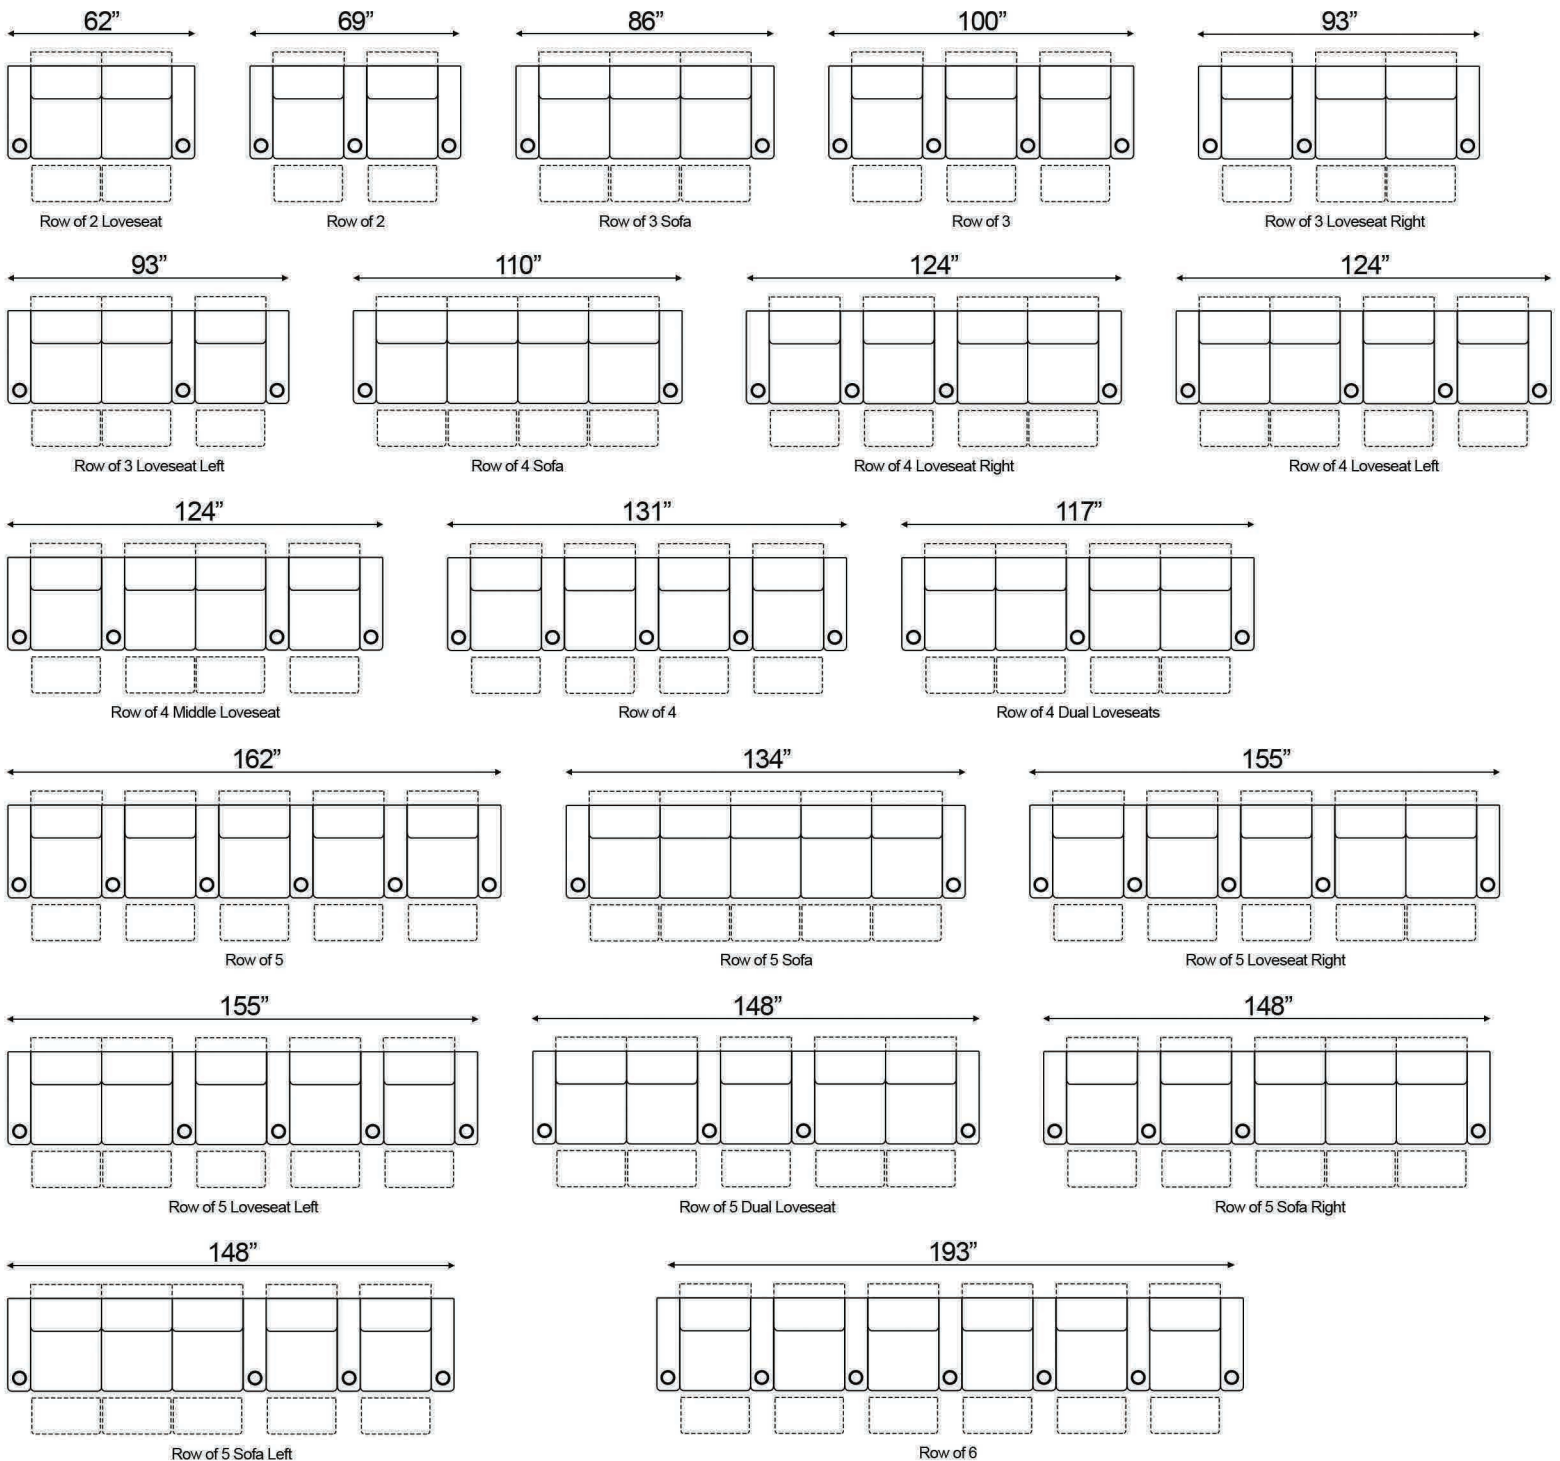

Straight Armrest Width: 7" | Curved Armrest Width: 11"

Distance from wall needed for full recline: 5"

### Popular Configurations

Popular Curved Configurations

Curved Row of 2

Curved Row of 3

Curved Row of 3 Loveseat Left

Row of 3 Loveseat Right

Curved Row of 4 Loveseat Left

Curved Row of 4 Loveseat Right

Curved Row of 4 Middle Loveseat

Curved Row of 4

Curved Row of 4 Dual Loveseats

Curved Row of 5

Curved Row of 5 Loveseat Left

Curved Row of 5 Loveseat Right

Curved Row of 5 Dual Loveseats

Curved Row of 5 Sofa Left

Curved Row of 5 Sofa Right