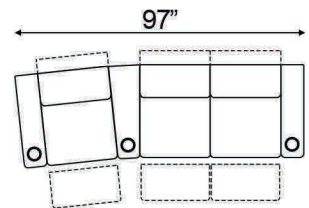

Straight Armrest Width: 7" | Curved Armrest Width: 11"

Distance from wall needed for full recline: 5"

### Popular Configurations

Popular Curved Configurations

Curved Row of 2

Curved Row of 3

Curved Row of 3 Loveseat Left

Row of 3 Loveseat Right

Curved Row of 4 Loveseat Left

Curved Row of 4 Loveseat Right

Curved Row of 4 Middle Loveseat

Curved Row of 4

Curved Row of 4 Dual Loveseats

Curved Row of 5

Curved Row of 5 Loveseat Left

Curved Row of 5 Loveseat Right

Curved Row of 5 Dual Loveseats

Curved Row of 5 Sofa Left