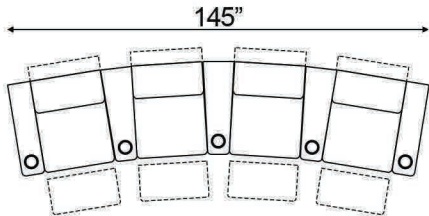

Straight Armrest Width: 7" | Curved Armrest Width: 11"

Distance from wall needed for full recline: 5"

### Popular Configurations

Popular Curved Configurations

Curved Row of 2

Curved Row of 3

Curved Row of 3 Loveseat Left

Row of 3 Loveseat Right

Curved Row of 4 Loveseat Left

Curved Row of 4 Loveseat Right

Curved Row of 4 Middle Loveseat

Curved Row of 4

Curved Row of 4 Dual Loveseats

Curved Row of 5

Curved Row of 5 Loveseat Left

Curved Row of 5 Loveseat Right

Curved Row of 5 Dual Loveseats

Curved Row of 5 Sofa Left