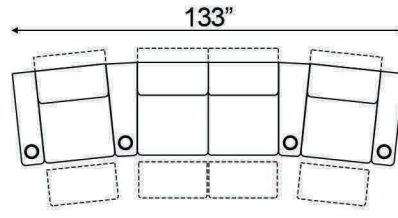

Straight Armrest Width: 7" | Curved Armrest Width: 11"

Distance from wall needed for full recline: 5"

### Popular Configurations

Popular Curved Configurations

Curved Row of 2

Curved Row of 3

Curved Row of 3 Loveseat Left

Row of 3 Loveseat Right

Curved Row of 4 Loveseat Left

Curved Row of 4 Loveseat Right

Curved Row of 4 Middle Loveseat

Curved Row of 4

Curved Row of 4 Dual Loveseats

Curved Row of 5

Curved Row of 5 Loveseat Left

Curved Row of 5 Loveseat Right

Curved Row of 5 Dual Loveseats

Curved Row of 5 Sofa Left