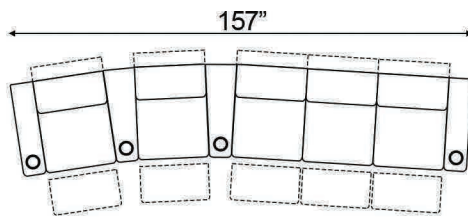

Straight Armrest Width: 7" | Curved Armrest Width: 11"

Distance from wall needed for full recline: 5"

### Popular Configurations

Popular Curved Configurations

Curved Row of 2

Curved Row of 3

Curved Row of 3 Loveseat Left

Row of 3 Loveseat Right

Curved Row of 4 Loveseat Left

Curved Row of 4 Loveseat Right

Curved Row of 4 Middle Loveseat

Curved Row of 4

Curved Row of 4 Dual Loveseats

Curved Row of 5

Curved Row of 5 Loveseat Left

Curved Row of 5 Loveseat Right

Curved Row of 5 Dual Loveseats

Curved Row of 5 Sofa Left