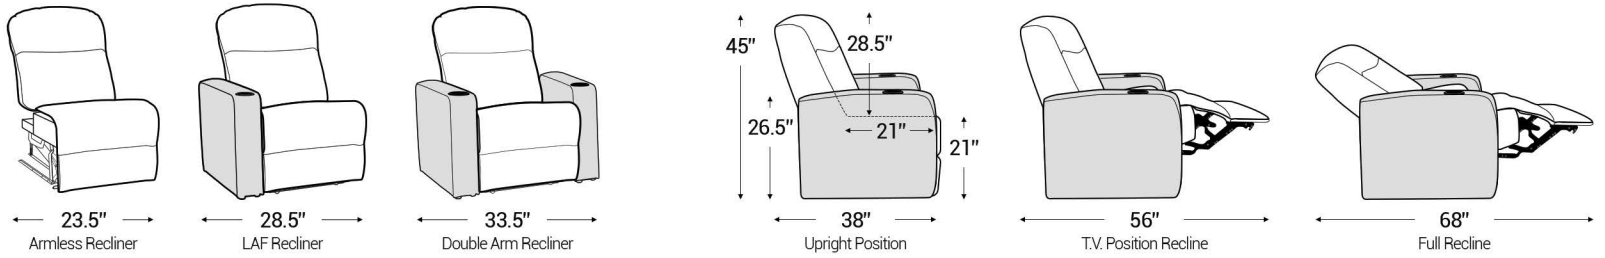

Armrest Width: 5.75"

Distance from wall needed for full recline: 5.5"

**Popular Straight Row Configurations**