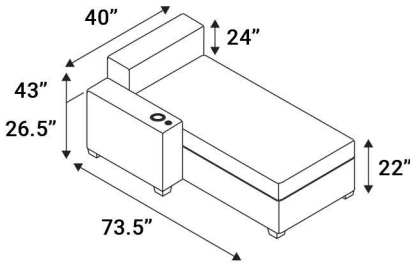

Distance needed from wall for Full Backrest Recline: 17"

LAF Chaiselounger

54" Bench

42" Bench

26" Bench

RAF Chaiselounger

54" Ottoman  
For 134" Lounge

40" Ottoman  
For 120" Lounge

24" Ottoman  
For 104" Lounge

Popular Configurations

Media Lounge Sofa  
w/ 54" Bench

Media Lounge Sofa  
w/ 42" Bench

Media Lounge Sofa  
w/ 24" Bench

Dual Chaiselounger  
Loveseat

Single  
Chaiselounger