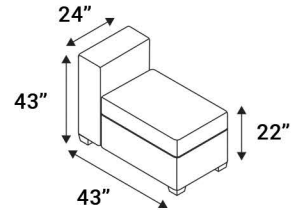

Distance needed from wall for Full Backrest Recline: 17"

LAF Chaiselounger

54" Bench

42" Bench

26" Bench

RAF Chaiselounger

54" Ottoman  
For 134" Lounge

40" Ottoman  
For 120" Lounge

24" Ottoman  
For 104" Lounge

Popular Configurations

Media Lounge Sofa  
w/ 54" Bench

Media Lounge Sofa  
w/ 42" Bench

Media Lounge Sofa  
w/ 24" Bench

Dual Chaiselounger  
Loveseat

Single  
Chaiselounger