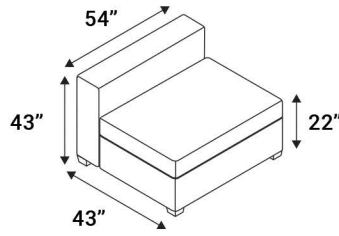

Distance needed from wall for Full Backrest Recline: 17"

LAF Chaiselounger

54" Bench

42" Bench

26" Bench

RAF Chaiselounger

54" Ottoman  
For 134" Lounge

40" Ottoman  
For 120" Lounge

24" Ottoman  
For 104" Lounge

Popular Configurations

Media Lounge Sofa  
w/ 54" Bench

Media Lounge Sofa  
w/ 42" Bench

Media Lounge Sofa  
w/ 24" Bench

Dual Chaiselounger  
Loveseat

Single  
Chaiselounger