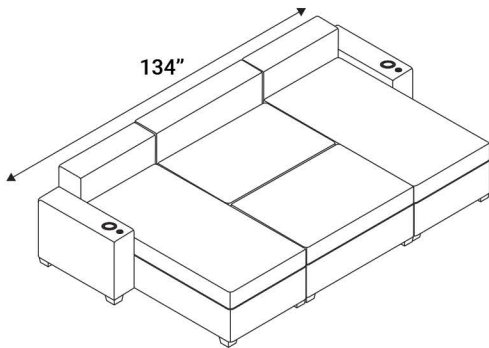

Distance needed from wall for Full Backrest Recline: 17"

LAF Chaiselounger

54" Bench

42" Bench

26" Bench

RAF Chaiselounger

54" Ottoman  
For 134" Lounge

40" Ottoman  
For 120" Lounge

24" Ottoman  
For 104" Lounge

Popular Configurations

Media Lounge Sofa  
w/ 54" Bench

Media Lounge Sofa  
w/ 42" Bench

Media Lounge Sofa  
w/ 24" Bench

Dual Chaiselounger  
Loveseat

Single  
Chaiselounger