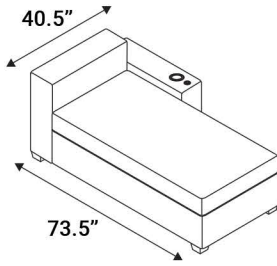

Distance needed from wall for Full Backrest Recline: 17"

LAF Chaiselounger

54" Bench

42" Bench

26" Bench

RAF Chaiselounger

54" Ottoman  
For 134" Lounge

40" Ottoman  
For 120" Lounge

24" Ottoman  
For 104" Lounge

Popular Configurations

Media Lounge Sofa  
w/ 54" Bench

Media Lounge Sofa  
w/ 42" Bench

Media Lounge Sofa  
w/ 24" Bench

Dual Chaiselounger  
Loveseat

Single  
Chaiselounger