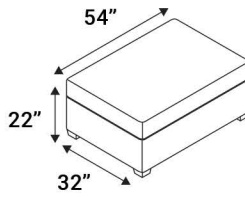

Distance needed from wall for Full Backrest Recline: 17"

LAF Chaiselounger

54" Bench

42" Bench

26" Bench

RAF Chaiselounger

54" Ottoman  
For 134" Lounge

40" Ottoman  
For 120" Lounge

24" Ottoman  
For 104" Lounge

Popular Configurations

Media Lounge Sofa  
w/ 54" Bench

Media Lounge Sofa  
w/ 42" Bench

Media Lounge Sofa  
w/ 24" Bench

Dual Chaiselounger  
Loveseat

Single  
Chaiselounger