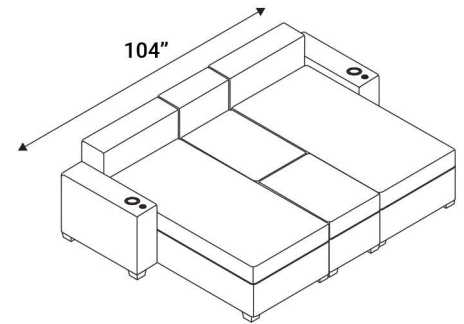

Distance needed from wall for Full Backrest Recline: 17"

LAF Chaiselounger

54" Bench

42" Bench

26" Bench

RAF Chaiselounger

54" Ottoman  
For 134" Lounge

40" Ottoman  
For 120" Lounge

24" Ottoman  
For 104" Lounge

Popular Configurations

Media Lounge Sofa  
w/ 54" Bench

Media Lounge Sofa  
w/ 42" Bench

Media Lounge Sofa  
w/ 24" Bench

Dual Chaiselounger  
Loveseat

Single  
Chaiselounger