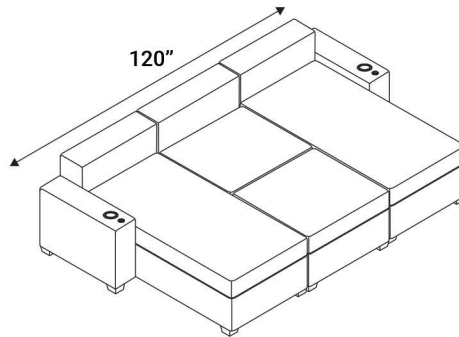

Distance needed from wall for Full Backrest Recline: 17"

LAF Chaiselounger

54" Bench

42" Bench

26" Bench

RAF Chaiselounger

54" Ottoman  
For 134" Lounge

40" Ottoman  
For 120" Lounge

24" Ottoman  
For 104" Lounge

Popular Configurations

Media Lounge Sofa  
w/ 54" Bench

Media Lounge Sofa  
w/ 42" Bench

Media Lounge Sofa  
w/ 24" Bench

Dual Chaiselounger  
Loveseat

Single  
Chaiselounger