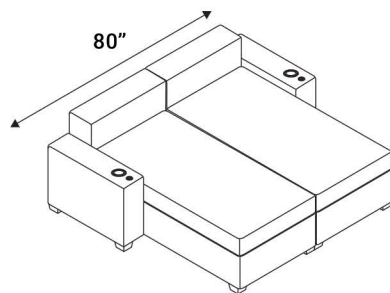

Distance needed from wall for Full Backrest Recline: 17"

LAF Chaiselounger

54" Bench

42" Bench

26" Bench

RAF Chaiselounger

54" Ottoman  
For 134" Lounge

40" Ottoman  
For 120" Lounge

24" Ottoman  
For 104" Lounge

Popular Configurations

Media Lounge Sofa  
w/ 54" Bench

Media Lounge Sofa  
w/ 42" Bench

Media Lounge Sofa  
w/ 24" Bench

Dual Chaiselounger  
Loveseat

Single  
Chaiselounger