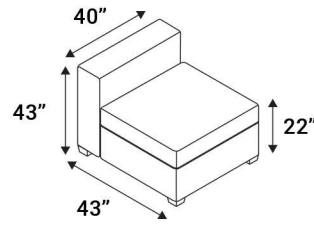

Distance needed from wall for Full Backrest Recline: 17"

LAF Chaiselounger

54" Bench

42" Bench

26" Bench

RAF Chaiselounger

54" Ottoman  
For 134" Lounge

40" Ottoman  
For 120" Lounge

24" Ottoman  
For 104" Lounge

Popular Configurations

Media Lounge Sofa  
w/ 54" Bench

Media Lounge Sofa  
w/ 42" Bench

Media Lounge Sofa  
w/ 24" Bench

Dual Chaiselounger  
Loveseat

Single  
Chaiselounger