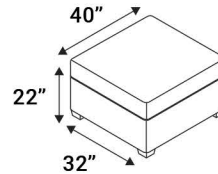

Distance needed from wall for Full Backrest Recline: 17"

LAF Chaiselounger

54" Bench

42" Bench

26" Bench

RAF Chaiselounger

54" Ottoman  
For 134" Lounge

40" Ottoman  
For 120" Lounge

24" Ottoman  
For 104" Lounge

Popular Configurations

Media Lounge Sofa  
w/ 54" Bench

Media Lounge Sofa  
w/ 42" Bench

Media Lounge Sofa  
w/ 24" Bench

Dual Chaiselounger  
Loveseat

Single  
Chaiselounger