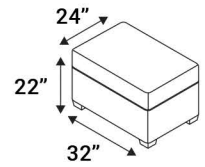

Distance needed from wall for Full Backrest Recline: 17"

LAF Chaiselounger

54" Bench

42" Bench

26" Bench

RAF Chaiselounger

54" Ottoman  
For 134" Lounge

40" Ottoman  
For 120" Lounge

24" Ottoman  
For 104" Lounge

Popular Configurations

Media Lounge Sofa  
w/ 54" Bench

Media Lounge Sofa  
w/ 42" Bench

Media Lounge Sofa  
w/ 24" Bench

Dual Chaiselounger  
Loveseat

Single  
Chaiselounger