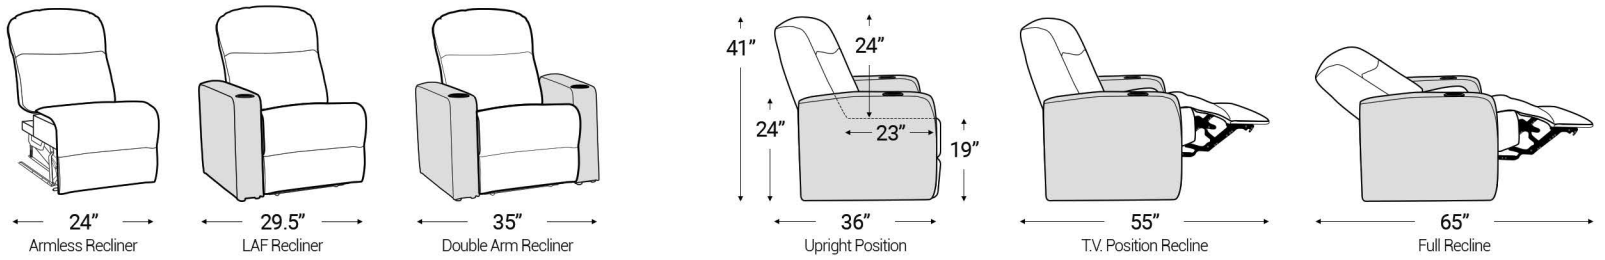

Distance from wall needed for full recline: 3"

Popular Straight Row Configurations