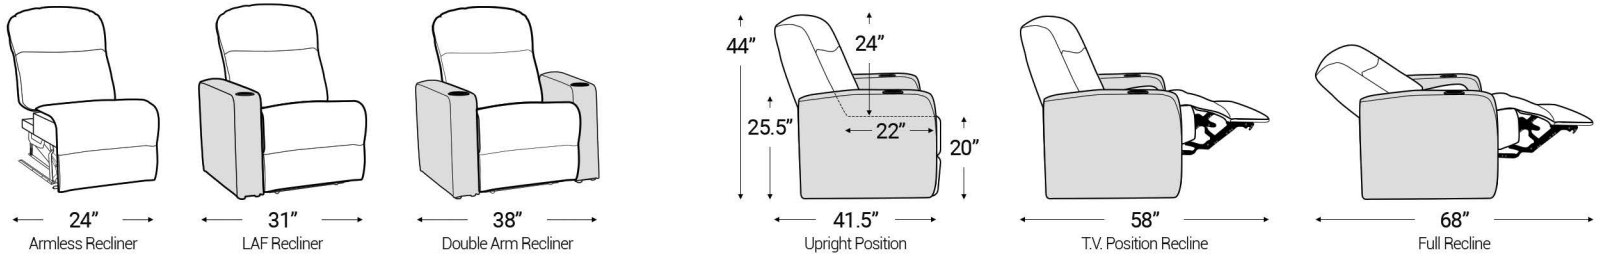

Armrest Width: 7"

Distance from wall needed for full recline: 6.5"

Popular Straight Row Configurations