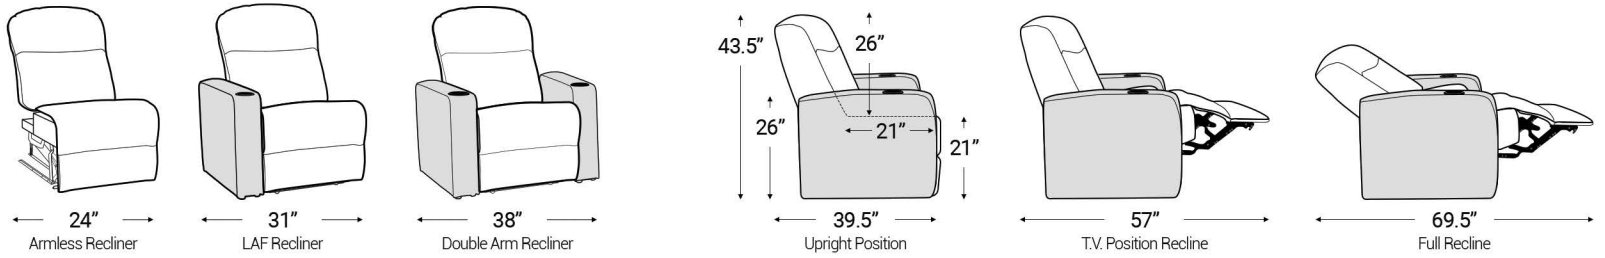

Armrest Width: 7"

Distance from wall needed for full recline: 6.5"

Popular Straight Row Configurations