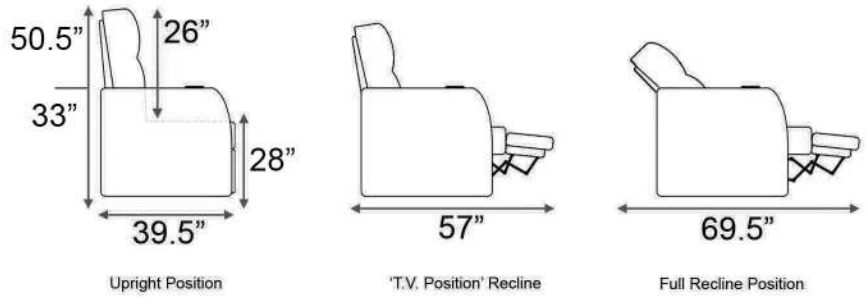

Armrest Width: 7"

Distance from wall needed for full recline: 6.5"