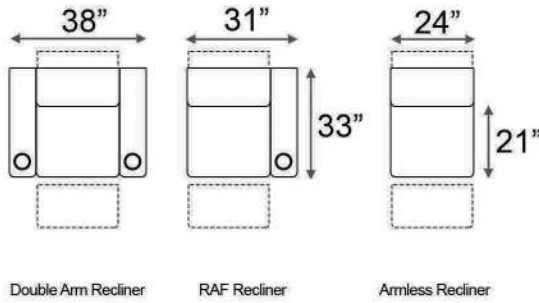

Armrest Width: 7"

Distance from wall needed for full recline: 6.5"