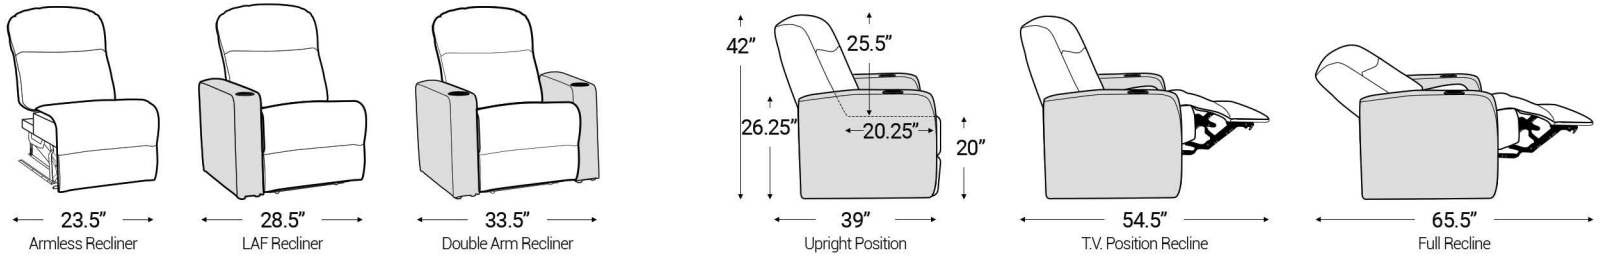

Armrest Width: 5.375"

Distance from wall needed for full recline: 4"

Popular Straight Row Configurations