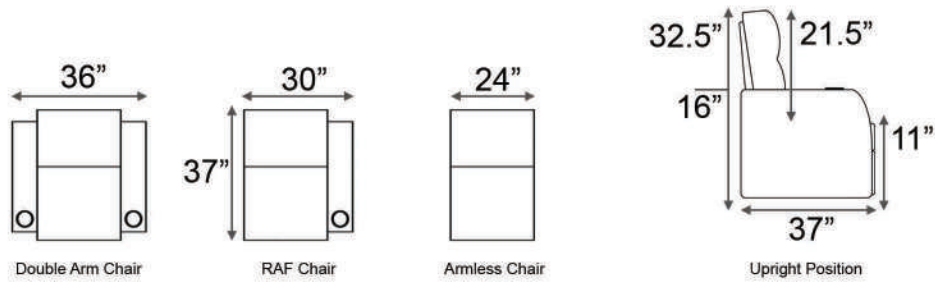

Armrest Width: 6"

Popular Configurations