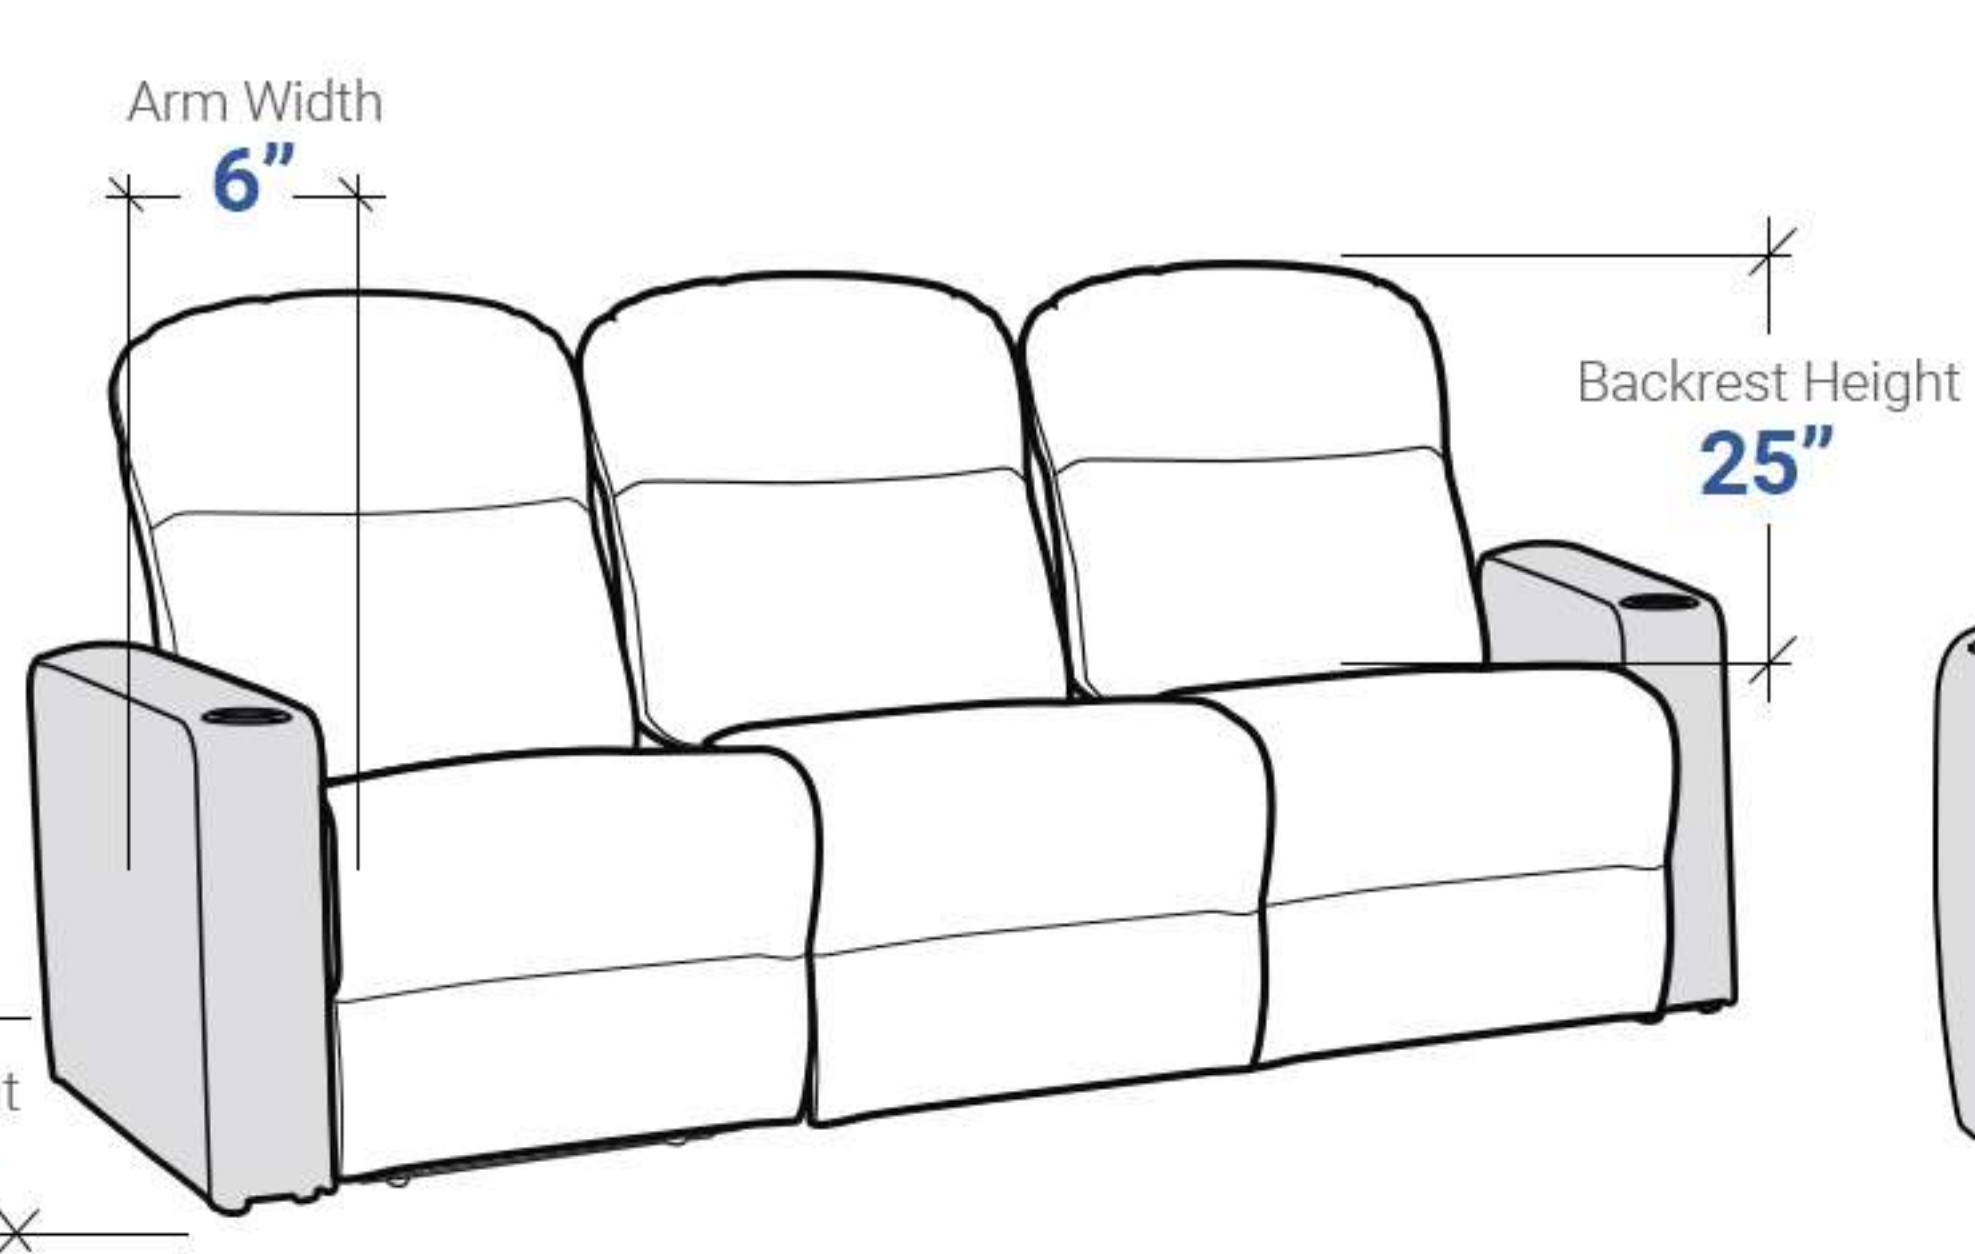

***Rotate Chair 90° to fit through the door before attaching backrest**

*Rotate Chair 90° to fit through the door before attaching backrest

Distance needed from wall for full recline: **6"**