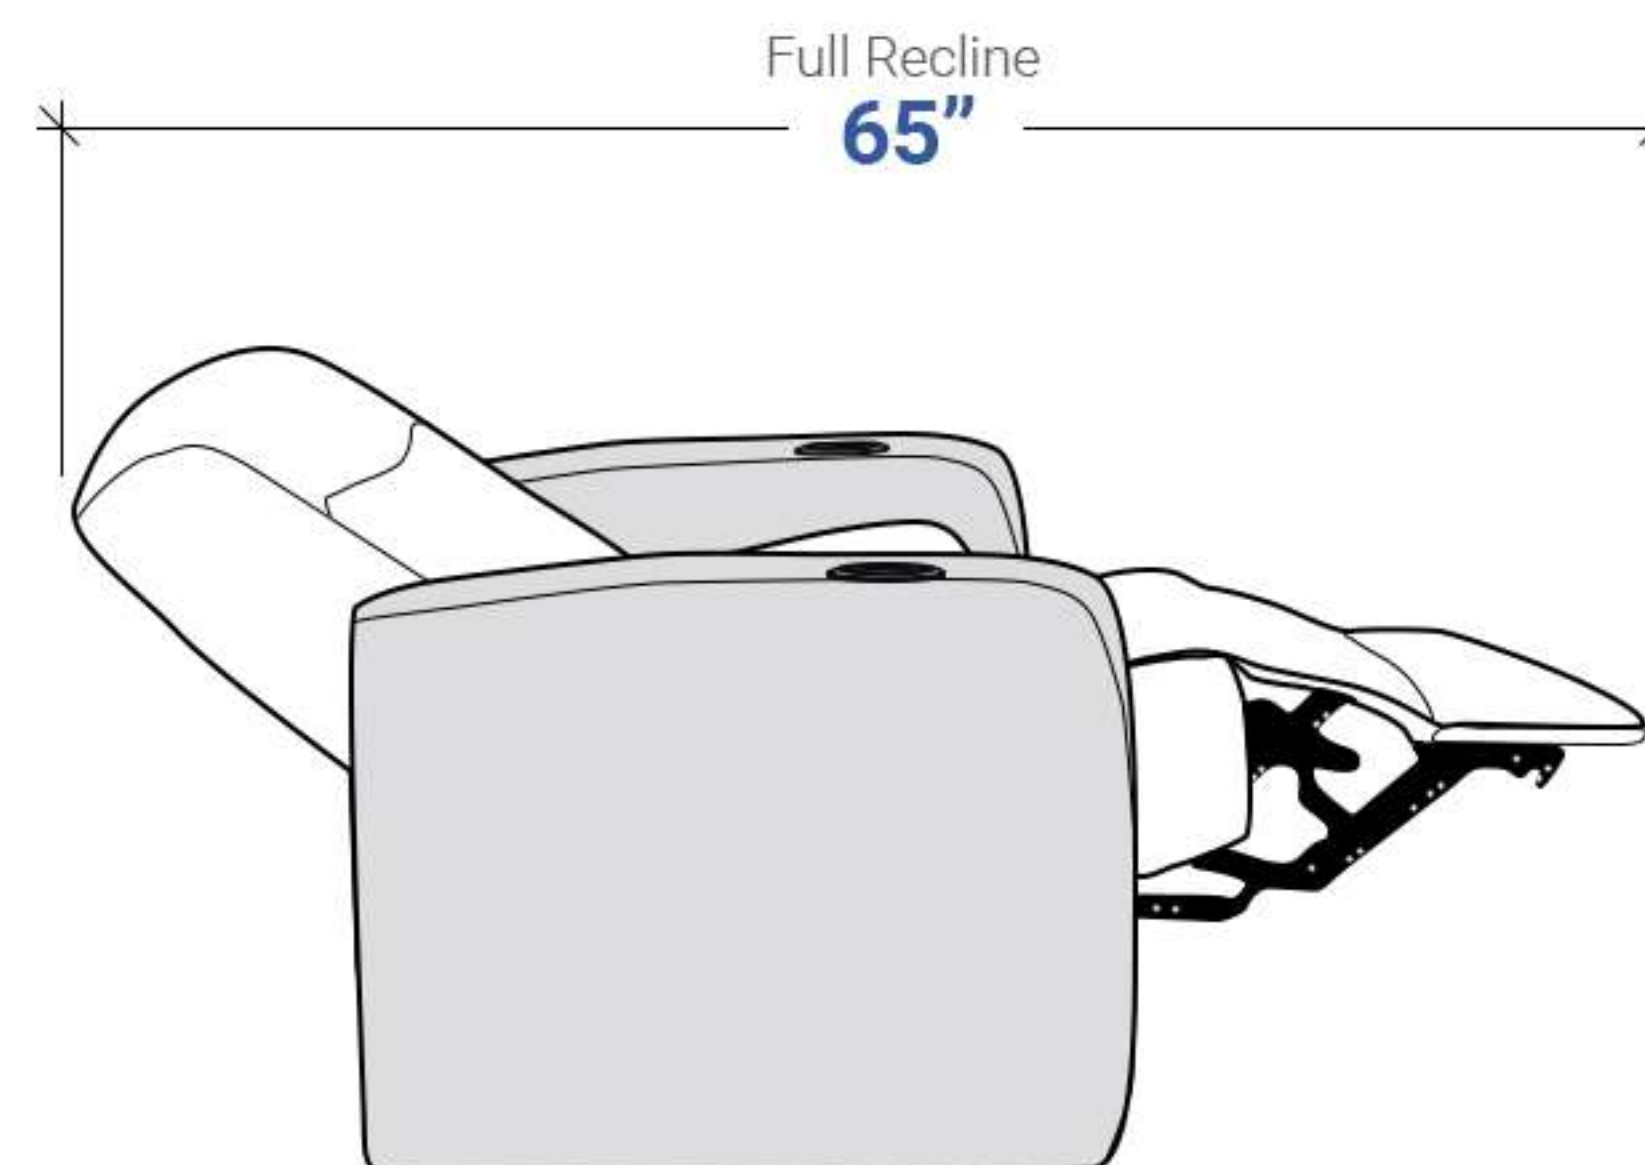

***Rotate Chair 90° to fit through the door before attaching backrest**

*Rotate Chair 90° to fit through the door before attaching backrest

Distance needed from wall for full recline: **6"**