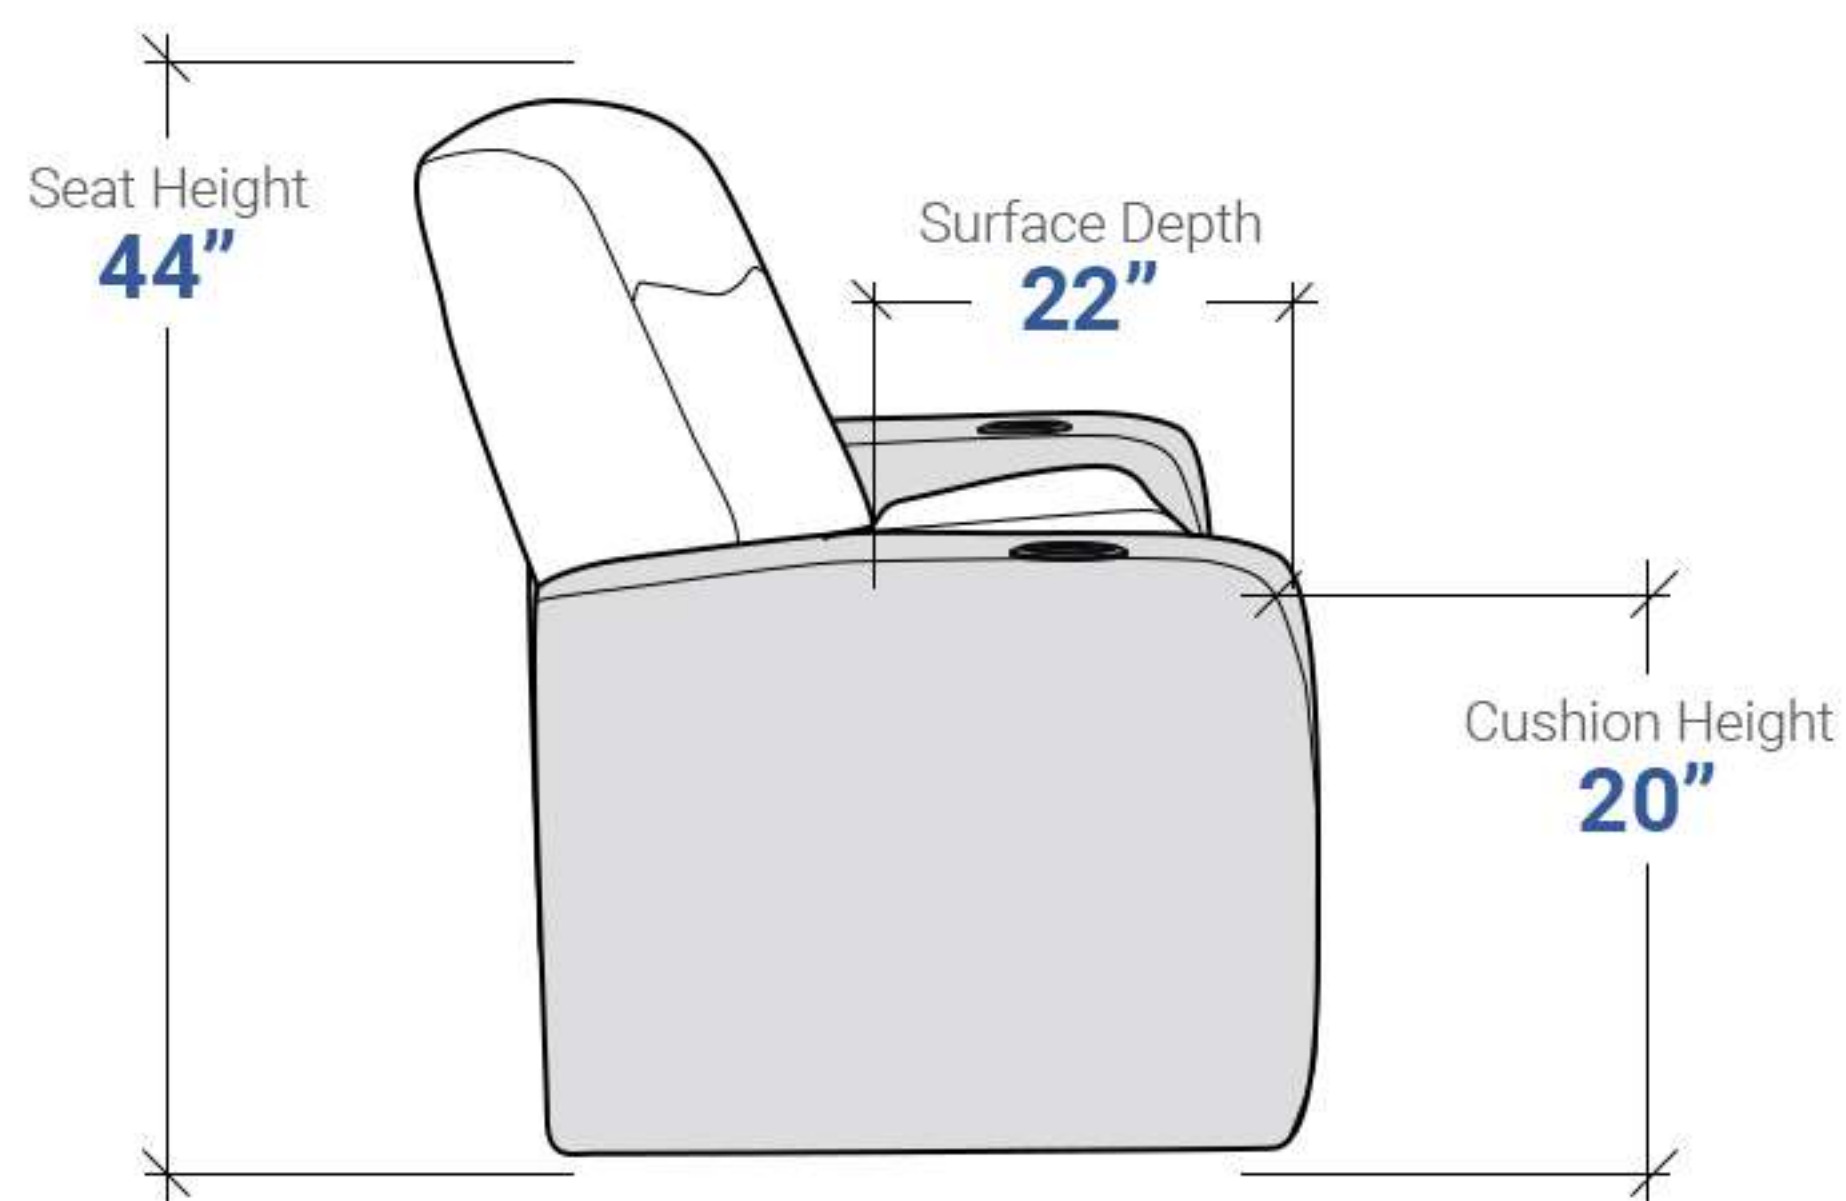

***Rotate Chair 90° to fit through the door before attaching backrest**

*Rotate Chair 90° to fit through the door before attaching backrest

Distance needed from wall for full recline: **6"**