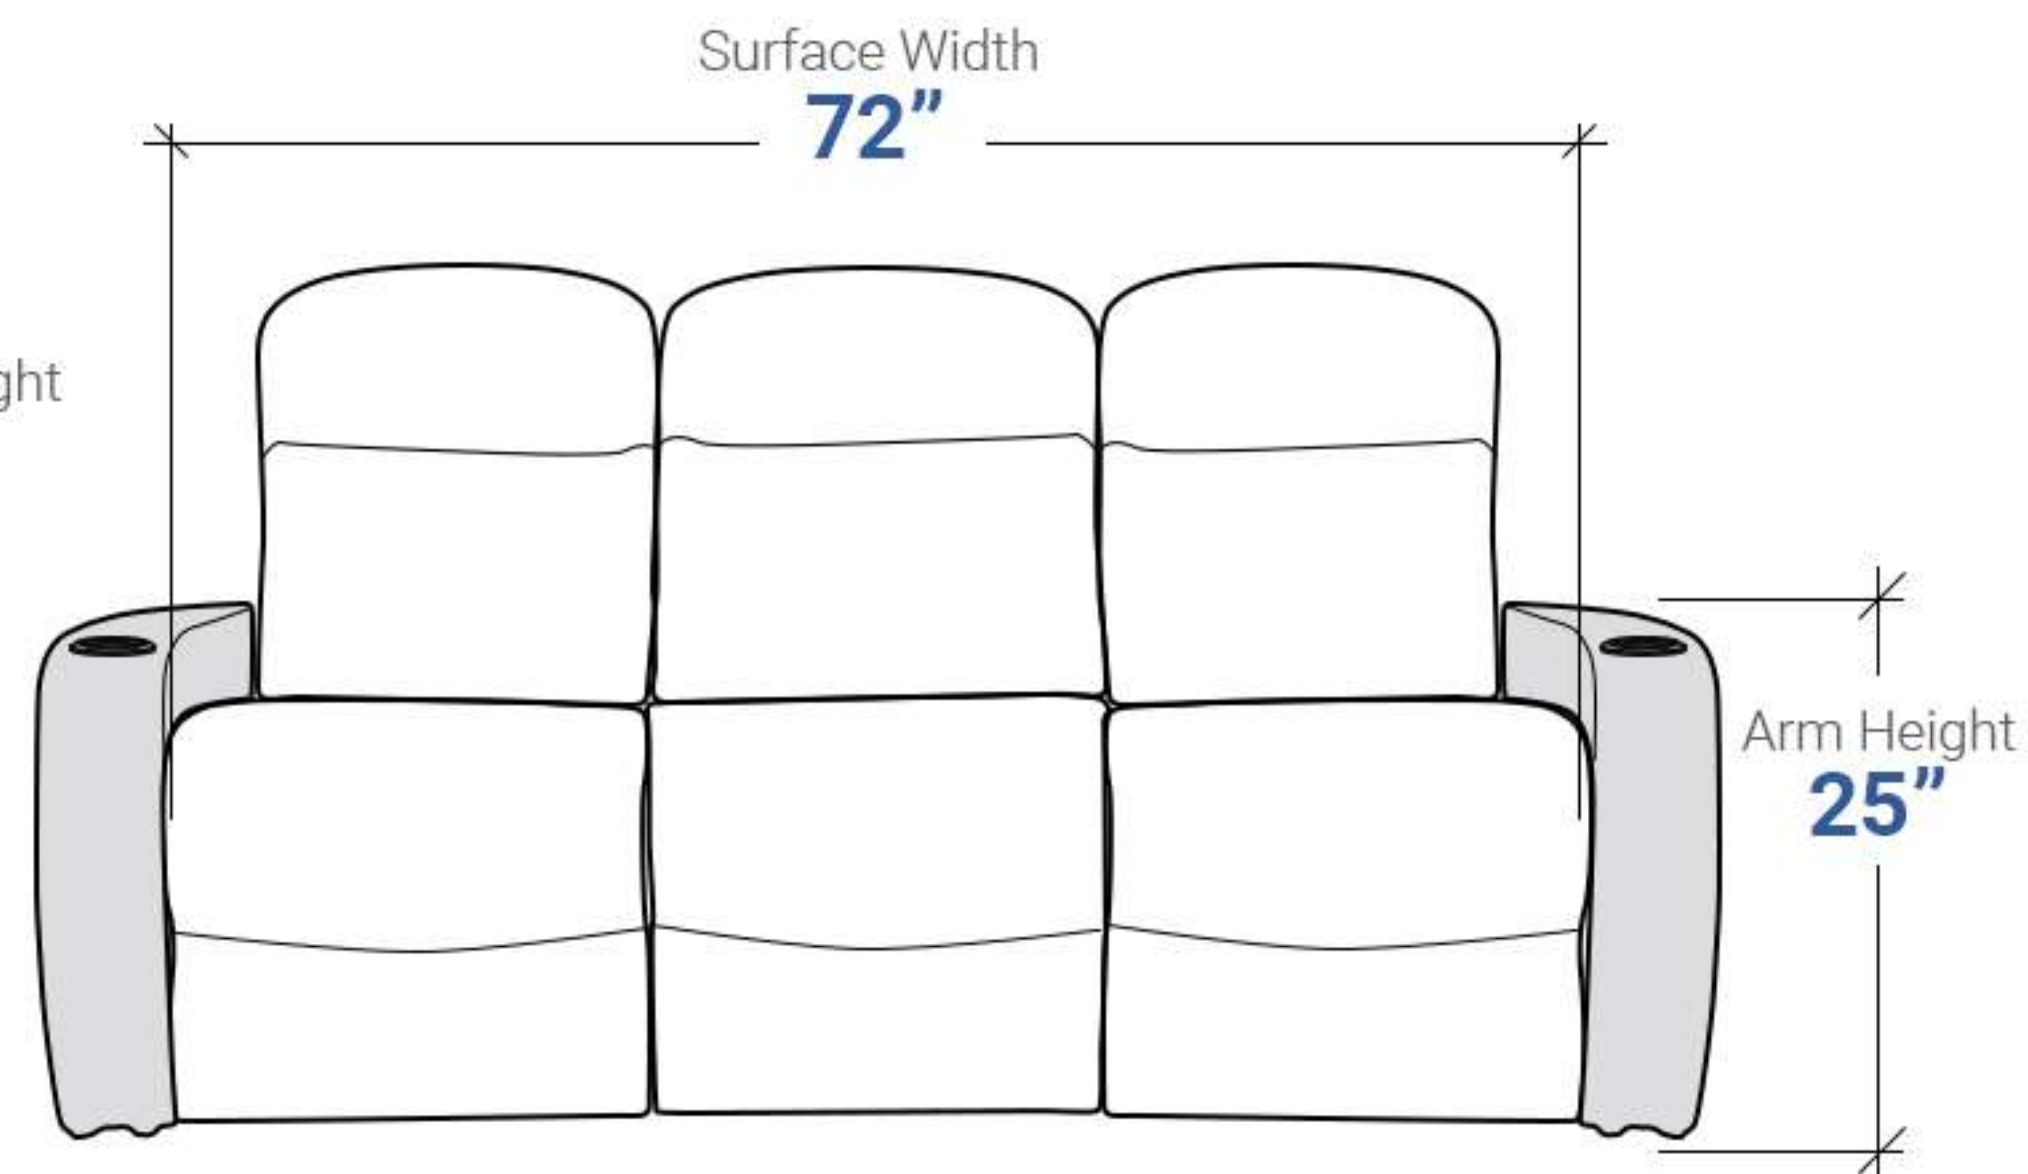

***Rotate Chair 90° to fit through the door before attaching backrest**

*Rotate Chair 90° to fit through the door before attaching backrest

Distance needed from wall for full recline: **6"**