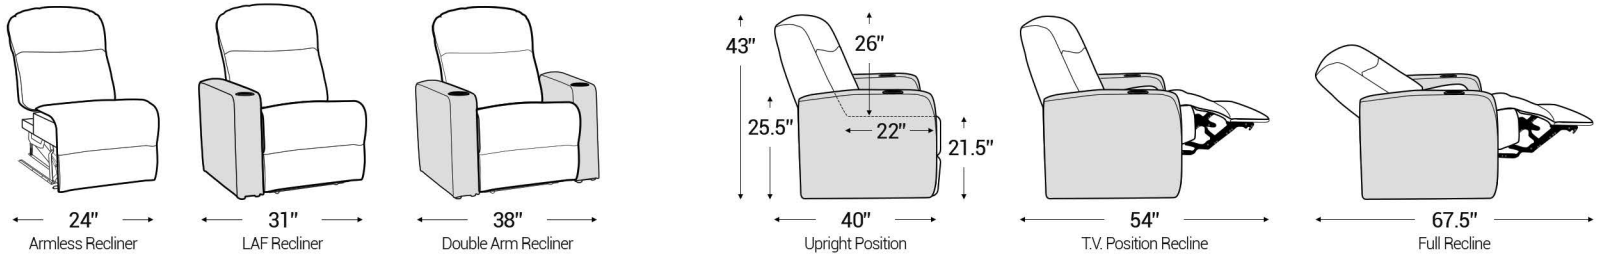

Armrest Width: 7"

Distance from wall needed for full recline: 6"

Popular Straight Row Configurations