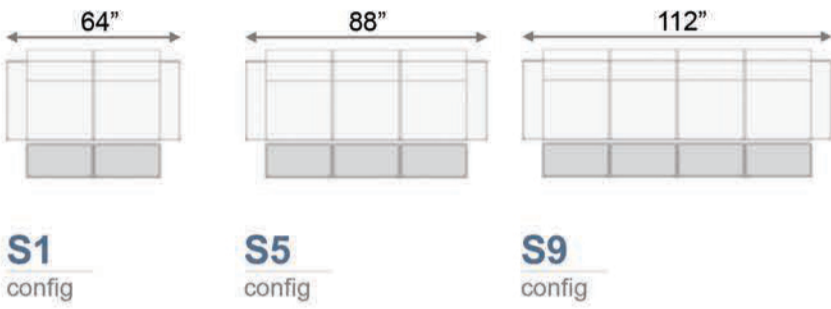

Distance from wall needed for full recline: 3"

Straight Configurations

*All configurations are reversible

Curved Configurations