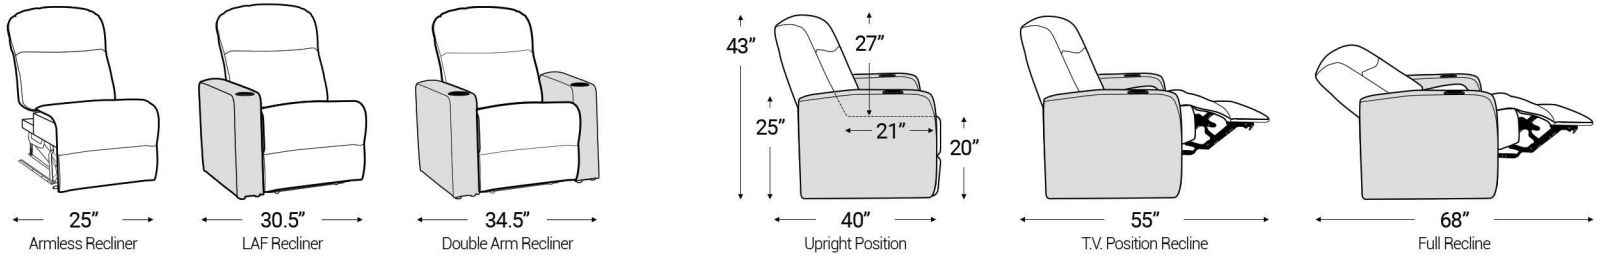

Armrest Width: 5.5"

Distance from wall needed for full recline: 5"

Popular Straight Row Configurations