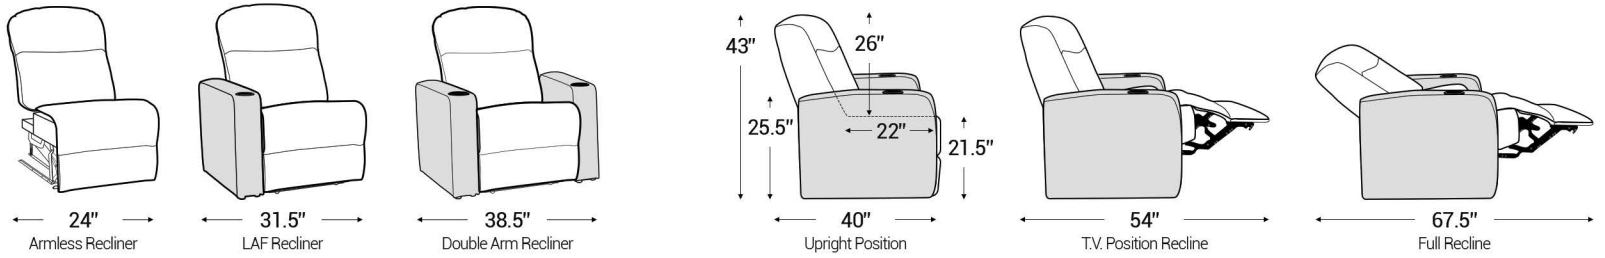

Armrest Width: 7"

Distance from wall needed for full recline: 6"

Popular Straight Row Configurations