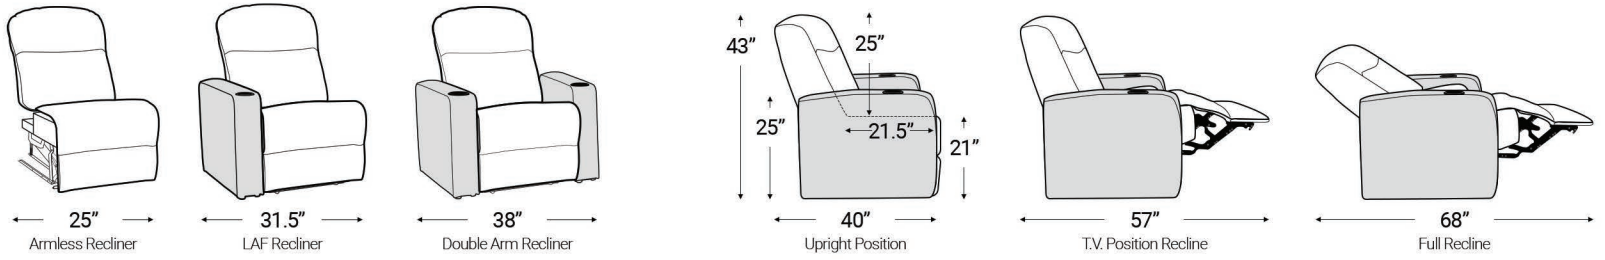

Armrest Width: 6.25"

Distance from wall needed for full recline: 5"

Popular Straight Row Configurations