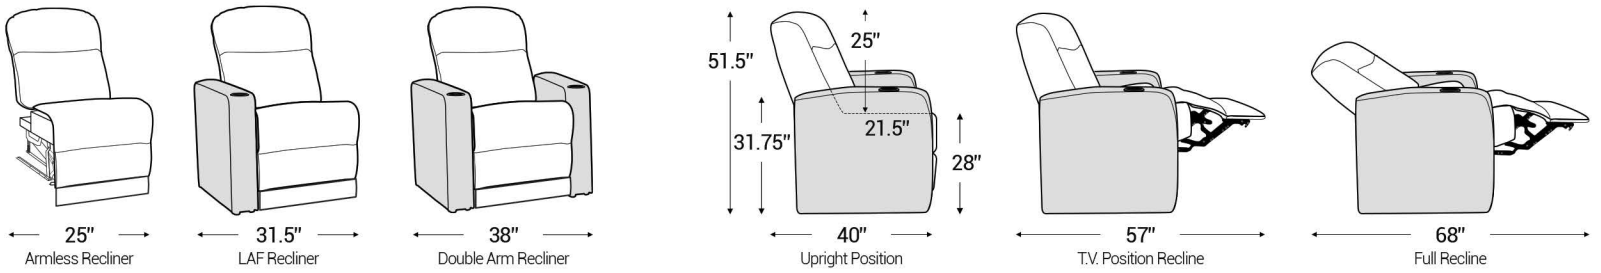

Armrest Width: 6.25"

Distance from wall needed for full recline: 5"

Popular Configurations