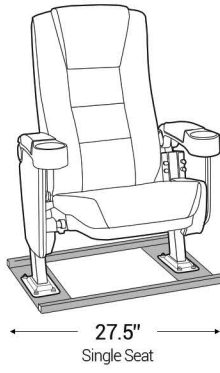

Distance from wall needed for full rocker recline: 4.5"

Popular Straight Row Configurations