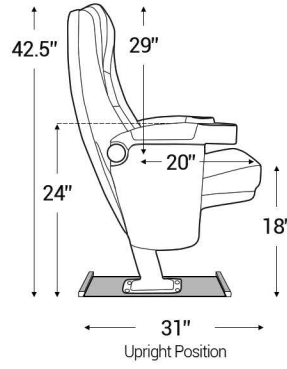

Distance from wall needed for full rocker recline: 4.5"

Popular Straight Row Configurations