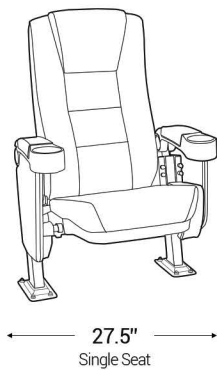

Distance from wall needed for full rocker recline: 4.5"

Popular Straight Row Configurations