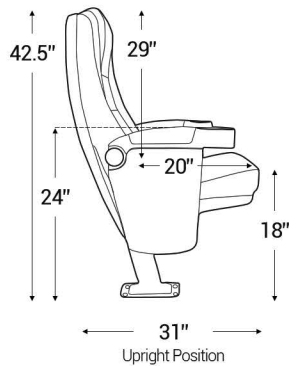

Distance from wall needed for full rocker recline: 4.5"

Popular Straight Row Configurations