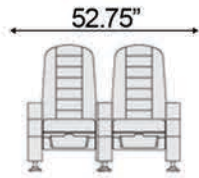

Armrest Width: 4.25"

Double Arm Recliner

Popular Configurations

Row of 2

Row of 3

Row of 4

Row of 5

Row of 6