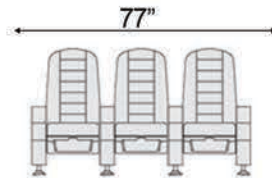

Armrest Width: 4.25"

Double Arm Recliner

Popular Configurations

Row of 2

Row of 3

Row of 4

Row of 5

Row of 6