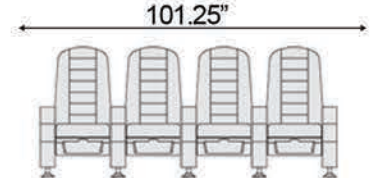

Armrest Width: 4.25"

Double Arm Recliner

Popular Configurations

Row of 2

Row of 3

Row of 4

Row of 5

Row of 6