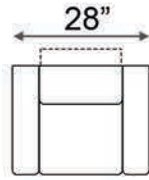

Armrest Width: 4.25"

Double Arm Recliner

Popular Configurations

Row of 2

Row of 3

Row of 4

Row of 5

Row of 6