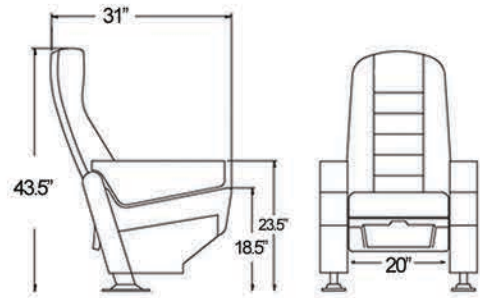

Armrest Width: 4.25"

Double Arm Recliner

Popular Configurations

Row of 2

Row of 3

Row of 4

Row of 5

Row of 6