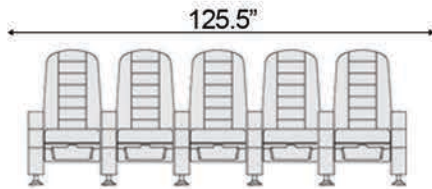

Armrest Width: 4.25"

Double Arm Recliner

Popular Configurations

Row of 2

Row of 3

Row of 4

Row of 5

Row of 6