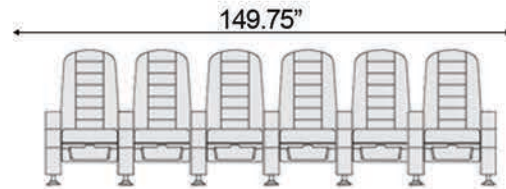

Armrest Width: 4.25"

Double Arm Recliner

Popular Configurations

Row of 2

Row of 3

Row of 4

Row of 5

Row of 6